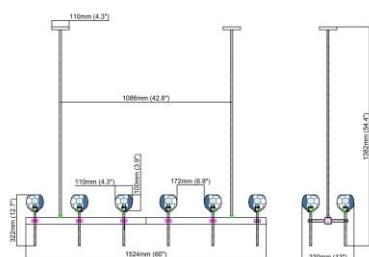

Product Dimensions:
Width: 331mm(13") Height: 277mm(10.9") Depth: 178mm(7")

Material:
Light body: Brass Shape: Glass

Type of Bulb:
E27/ E26

Finish:
Antique brass / Bronze(option)

Product parameters

Item:

M1054-6HA

Product parameters

Item:
M1063-1WA

Product Dimensions:
Width: 110mm(4.3") Height: 565mm(22.1") Depth: 153mm(6")

Material:
Light body: Brass Shape: Crystal

Type of Bulb:
E27 / E26

Finish:
Antique brass / Bronze(option)

Product parameters

Item:
M1063-2WA

Product Dimensions:
Width: 230mm(9.1") Height: 565mm(22.2") Depth: 197mm(7.8")

Material:
Light body: Brass Shape: Crystal

Type of Bulb:
E27/ E26

Finish:
Antique brass / Bronze(option)

Product parameters

0

Item:
M1081-12HA

Product Dimensions:
Width: 330mm(13") Height: 1382mm(54.4") Length: 1524mm(60")

Material:
Light body: Brass Shape: Crystal

Type of Bulb:
G9

Finish:
Antique brass / Bronze(option)