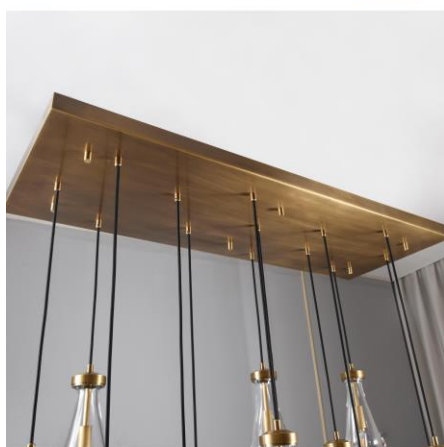

Product parameters

0

Item:
M2047-1WA

Product Dimensions:
Width: 127mm(5") Height: 455mm(17.9") Depth: 165mm(6.5")

Material:
Light body: Brass Shape: Glass

Type of Bulb:
E14 / E12

Finish:
Antique brass / Bronze(option)

Product parameters

0

Item:
M2047-13HA

Product Dimensions:
Width: 440mm(17.3") Length: 1144mm(45") Height: 2057mm(8.1")

Material:
Light body: Brass Shape: Glass

Type of Bulb:
E14 / E12

Finish:
Antique brass / Bronze(option)

Product parameters

0

Item:
M2047-21DA

Product Dimensions:
Width:1180mm(46.5") Height:2062mm(81.2") Length:1123mm(44.2")

Material:
Light body: Brass Shape: Glass

Type of Bulb:
E14 / E12

Finish:
Antique brass / Bronze(option)

Type of Bulb:

LED

Finish:

Antique brass / Bronze(option)

Product parameters

Item:
M2054-1FA

Product Dimensions:
Width: 125mm(4.9") Height: 1318mm(51.9") Length: 230mm(9.1")

Material:
Light body: Brass Shape: Glass