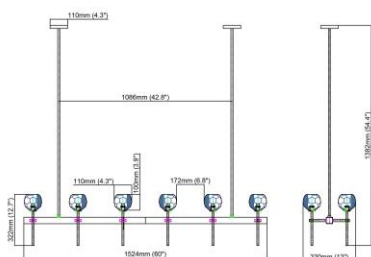

0

Item:
M1081-18HA

Product Dimensions:
Height: 821mm(32.3") Length: 1226mm(48.3")

Material:
Light body: Brass Shape: Crystal

Type of Bulb:
G9

Finish:
Antique brass / Bronze(option)

Product parameters

Item:
M1081-1WA

Product Dimensions:
Width: 258mm(10.2") Height: 700mm(27.6") Depth: 165mm(6.5")

Material:
Light body: Brass Shape: Crystal

Type of Bulb:
G9

Finish:
Antique brass / Bronze(option)

Product parameters

0

Item:
M1081-5HA

Product Dimensions:
Length: 1350mm(53.1") Height: 1025mm(40.4")

Material:
Light body: Brass Shape: Crystal

Type of Bulb:
G9

Finish:
Antique brass / Bronze(option)

Product parameters

0

Item:
M1081-12HA

Product Dimensions:
Width: 330mm(13") Height: 1382mm(54.4") Length: 1524mm(60")

Material:
Light body: Brass Shape: Crystal

Type of Bulb:
E14 / E12

Finish:
Antique brass / Bronze(option)

Product parameters

Item:
M2035-2WA

Product Dimensions:
Width: 203mm(8") Height: 355mm(14") Depth: 104mm(3.9")