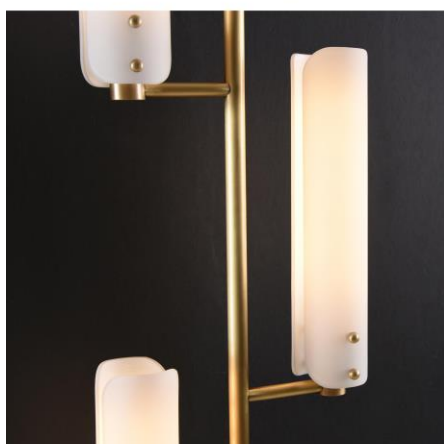

Product parameters

0

Item:
M2047-1WA

Product Dimensions:
Width: 127mm(5") Height: 455mm(17.9") Depth: 165mm(6.5")

Material:
Light body: Brass Shape: Glass

Type of Bulb:
E14 / E12

Finish:
Antique brass / Bronze(option)

Material:

Light body: Brass Shape: Brass

Type of Bulb:

LED

Finish:

Antique brass / Bronze(option)

Product parameters

0

Material:

Light body: Brass Shape: Brass

Type of Bulb:

E14 / E12

Finish:

Antique brass / Bronze(option)

Product parameters

Item:
M2037-5WA

Product Dimensions:
Width: 275mm(10.8") Height: 1827mm(71.9") Depth: 164mm(6.5")

Material:
Light body: Brass Shape: Crystal

Type of Bulb:
E27 / E26

Finish:
Antique brass / Bronze(option)

Product parameters