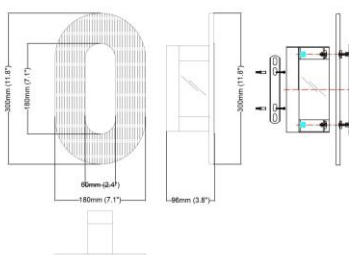

Product parameters

0

Item:
M2047-21DA

Product Dimensions:
Width:1180mm(46.5") Height:2062mm(81.2") Length:1123mm(44.2")

Material:
Light body: Brass Shape: Glass

Type of Bulb:
E14 / E12

Finish:
Antique brass / Bronze(option)

Product parameters

0

Item:

M2054-1WA

Product Dimensions:

Width: 110mm(4.3") Height: 377mm(14.8") Length: 185mm(7.3")

Material:

Light body: Brass Shape: Glass

Item:
M2073-1WA

Product Dimensions:
Width: 180mm(7.1") Height: 300mm(11.8") Depth: 96mm(3.8")

Material:
Light body: Brass Shape: Brass

Type of Bulb:
LED

Finish:
Antique brass / Bronze(option)

Product parameters

Item:
M1004-1WA

Product Dimensions:
Width: 110mm(4.3") Height: 458mm(18") Depth: 102mm(4")

Material:
Light body: Brass Shape: Glass

Type of Bulb:
E14 / E12

Finish:
Antique brass / Bronze(option)

Product parameters