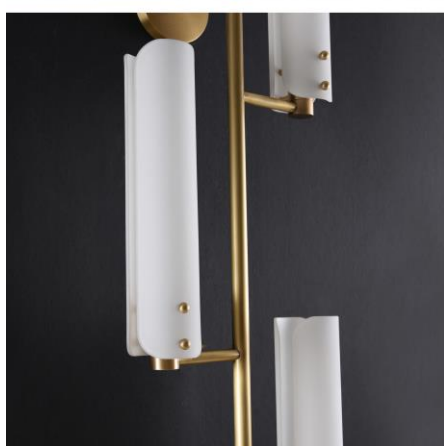

Product parameters

0

Item:
M2047-1WA

Product Dimensions:
Width: 127mm(5") Height: 455mm(17.9") Depth: 165mm(6.5")

Material:
Light body: Brass Shape: Glass

Type of Bulb:
E14 / E12

Finish:
Antique brass / Bronze(option)

Material:

Light body: Brass Shape: Brass

Type of Bulb:

LED

Finish:

Antique brass / Bronze(option)

Product parameters

0

Material:

Light body: Brass Shape: Brass

Type of Bulb:

E14 / E12

Finish:

Antique brass / Bronze(option)

Product parameters

Item:
M2037-5WA

Product Dimensions:
Width: 275mm(10.8") Height: 1827mm(71.9") Depth: 164mm(6.5")

Material:
Light body: Brass Shape: Crystal

Type of Bulb:
E27 / E26

Finish:
Antique brass / Bronze(option)

Product parameters