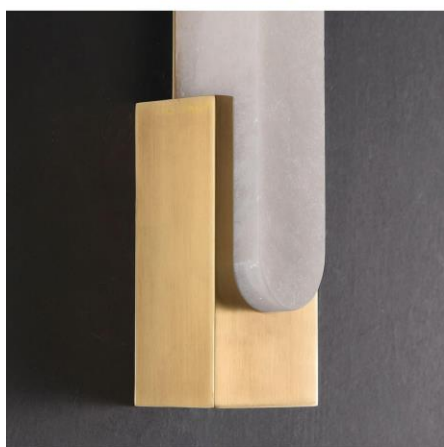

Material:

Light body: Brass Shape: Brass

Type of Bulb:

E14 / E12

Finish:

Antique brass / Bronze(option)

Product parameters

Item:
M2037-5WA

Product Dimensions:
Width: 275mm(10.8") Height: 1827mm(71.9") Depth: 164mm(6.5")

Material:
Light body: Brass Shape: Crystal

Type of Bulb:
E27 / E26

Finish:
Antique brass / Bronze(option)

Product parameters

Item:
M2048-27HA

Product Dimensions:
Width: 925mm(36.4")

Material:
Light body: Brass Shape: Crystal

Type of Bulb:
G9

Finish:
Antique brass / Bronze(option)

Product parameters

Item:
M2049-1WA

Product Dimensions:
Width: 90mm(3.5") Height: 375mm(14.8") Depth: 100mm(3.9")