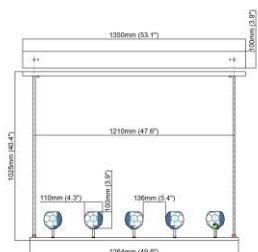

Product Dimensions:
Width: 331mm(13") Height: 277mm(10.9") Depth: 178mm(7")

Material:
Light body: Brass Shape: Glass

Type of Bulb:
E27/ E26

Finish:
Antique brass / Bronze(option)

Product parameters

Item:

M1054-6HA

Product Dimensions:
Width: 258mm(10.2") Height: 219mm(8.6") Depth: 165mm(6.5")

Material:
Light body: Brass Shape: Crystal

Type of Bulb:
G9

Finish:
Antique brass / Bronze(option)

Product parameters

0

Item:
M1081-2WB

Product Dimensions:
Width: 258mm(10.2") Height: 700mm(27.6") Depth: 165mm(6.5")

Material:
Light body: Brass Shape: Crystal

Type of Bulb:
G9

Finish:
Antique brass / Bronze(option)

Product parameters

0

Item:
M1081-5HA

Product Dimensions:
Length: 1350mm(53.1") Height: 1025mm(40.4")

Material:
Light body: Brass Shape: Crystal

Type of Bulb:
G9

Finish:
Antique brass / Bronze(option)

Product parameters

0

Item:
M1081-12HA

Product Dimensions:
Width: 330mm(13") Height: 1382mm(54.4") Length: 1524mm(60")