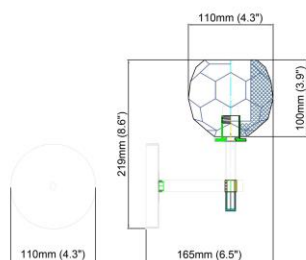

Product Dimensions:
Width: 331mm(13") Height: 277mm(10.9") Depth: 178mm(7")

Material:
Light body: Brass Shape: Glass

Type of Bulb:
E27/ E26

Finish:
Antique brass / Bronze(option)

Product parameters

Item:

M1054-6HA

Product parameters

0

Item:
M1081-15HA

Product Dimensions:
Length: 885mm(34.8") Height: 760mm(29.9")

Material:
Light body: Brass Shape: Crystal

Type of Bulb:
G9

Finish:
Antique brass / Bronze(option)

Product parameters

0

Item:
M1081-18HA

Product Dimensions:
Height: 821mm(32.3") Length: 1226mm(48.3")

Material:
Light body: Brass Shape: Crystal

Type of Bulb:
G9

Finish:
Antique brass / Bronze(option)

Product parameters

Item:
M1081-1WA

Product Dimensions:
Width: 100mm(3.9") Height: 219mm(8.6") Depth: 165mm(6.5")

Material:
Light body: Brass Shape: Crystal

Type of Bulb:
E27 / E26

Finish:
Antique brass / Bronze(option)

Product parameters

Item:
M1081-1WB