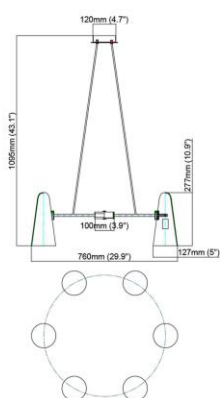

Type of Bulb:
G9

Finish:
Antique brass / Bronze(option)

Product parameters

Item:

M1054-1WA

Product Dimensions:

Width: 127mm(5") Height: 277mm(10.9") Depth: 190mm(7.5")

Material:

Product Dimensions:
Width: 331mm(13") Height: 277mm(10.9") Depth: 178mm(7")

Material:
Light body: Brass Shape: Glass

Type of Bulb:
E27/ E26

Finish:
Antique brass / Bronze(option)

Product parameters

Item:

M1054-6HA

Product Dimensions:

Length: 760mm(29.9") Height: 1095mm(43.1")

Material:

Light body: Brass Shape: Glass

Type of Bulb:

E27 / E26

Finish:

Antique brass / Bronze(option)

Product parameters

Item:
M1063-1WA

Product Dimensions:
Width: 110mm(4.3") Height: 565mm(22.1") Depth: 153mm(6")

Material:
Light body: Brass Shape: Crystal

Type of Bulb:
E27 / E26

Finish:
Antique brass / Bronze(option)