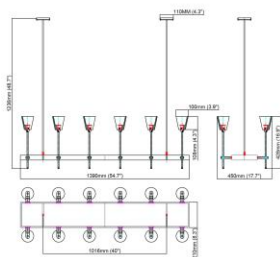

Material:
Light body: Brass Shape: Iron

Type of Bulb:
E27 / E26

Finish:
Antique brass / Bronze(option)

Product parameters

Item:
M1021-1WA

Product Dimensions:
Width: 110mm(4.3") Height: 619mm(24.4") Depth: 112mm(4.4")

Material:
Light body: Brass Shape: Brass+Crystal

Type of Bulb:
G9

Finish:
Antique brass / Bronze(option)

Product parameters

Item:
M1021-1WB

Product Dimensions:
Width: 110mm(4.3") Height: 530mm(20.8") Depth: 93mm(3.6")

Material:
Light body: Brass Shape: Brass+Crystal

Type of Bulb:
G9

Finish:
Antique brass / Bronze(option)

Product parameters

Item:
M1021-12HA

Product Dimensions:
Length: 430mm(16.9") Height: 1822mm(71.7")

Material:
Light body: Brass Shape: Brass+Crystal

Type of Bulb:
G9

Finish:
Antique brass / Bronze(option)

Product parameters

0

Item:
M1022-12HA

Product Dimensions:
Width: 450mm (17.7") Height: 1236mm (48.7") Length: 1390mm (54.7")

Material:
Light body: Brass Shape: Glass