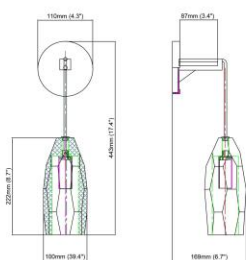

Item:
M1025-1WA

Product Dimensions:
Width: 150mm(5.9") Height: 258mm(10.2") Depth: 207mm(8.1")

Material:
Light body: Brass Shape: Cloth

Type of Bulb:
E14 / E12

Finish:
Antique brass / Bronze(option)

Product parameters

Item:

M1031-1WA

Product Dimensions:

Width: 110mm(4.3") Height: 420mm(16.5") Depth: 143mm(4.6")

Material:

Light body: Brass Shape: Glass

Type of Bulb:

E14 / E12

Finish:

Antique brass / Bronze(option)

Product parameters

0

Item:
M1034-1WA

Product Dimensions:
Width: 100mm(3.9") Height: 564mm(22.2") Depth: 159mm(6.3")

Material:
Light body: Brass Shape: Crystal

Type of Bulb:
E14 / E12

Finish:
Antique brass / Bronze(option)

Product parameters

0

Item:
M1040-10HA

Product Dimensions:
Width: 428mm(16.9") Height: 945mm(37.2") Length: 1250mm(49.2")

Material:
Light body: Brass Shape: Crystal/Glass