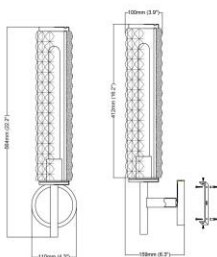

Item:
M1097-1WA

Product Dimensions:
Width: 100mm(3.5") Height: 564mm(27.4") Depth: 159mm(5.2")

Material:
Light body: Brass Shape: Brass

Type of Bulb:
E14 / E12

Finish:
Antique brass / Bronze(option)

Product parameters

Item:
M2017-1DA

Product Dimensions:
Width: 204mm(8") Height: 800mm(31.5")

Material:
Light body: Brass Shape: Glass

Type of Bulb:
E27 / E26

Finish:
Antique brass / Bronze(option)

Product parameters

Item:
M2019-10HB

Product Dimensions:
Width: 430mm(16.9") Height: 1821mm(71.7")

Material:
Light body: Brass Shape: Brass+Crystal

Type of Bulb:
G9

Finish:
Antique brass / Bronze(option)

Product parameters

Item:
M2022-1DA

Product Dimensions:
Width: 165mm(6.5") Height: 978mm(38.5")

Material:
Light body: Brass Shape: Crystal

Type of Bulb:
E14 / E12

Finish:
Antique brass / Bronze(option)

Product parameters

0

Item:
M2034-1WA

Product Dimensions:
Width: 100mm(3.9") Height: 564mm(22.2") Depth: 159mm(6.3")