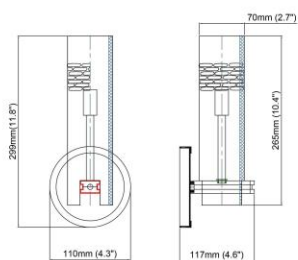

Item:
M1004-1WA

Product Dimensions:
Width: 110mm(4.3") Height: 458mm(18") Depth: 102mm(4")

Material:
Light body: Brass Shape: Glass

Type of Bulb:
E14 / E12

Finish:
Antique brass / Bronze(option)

Product parameters

0

Item:
M1005-1WA

Product Dimensions:
Width: 222mm(8.7") Height: 335mm(13.2") Depth: 0mm(0")

Material:
Light body: Brass Shape: Glass

Type of Bulb:
E27 / E26

Finish:
Antique brass / Bronze(option)

Product parameters

0

Item:
M1012-1WA

Product Dimensions:
Width: 70mm(2.7") Height: 299mm(11.8") Depth: 117mm(4.6")

Material:
Light body: Brass Shape: Acrylic

Type of Bulb:
E14 / E12

Finish:
Antique brass / Bronze(option)

Product parameters

Item:
M1014-1WA

Product Dimensions:
Width: 120mm(4.7") Height: 190mm(7.5") Depth: 199mm(7.8")

Material:
Light body: Brass Shape: Brass

Type of Bulb:
E27/E26

Finish:
Antique brass / Bronze(option)

Product parameters