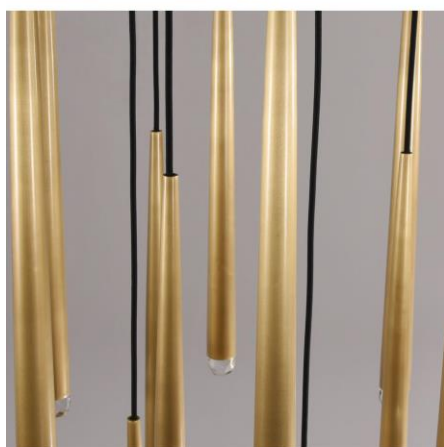

Material:
Light body: Brass Shape: Iron

Type of Bulb:
E27 / E26

Finish:
Antique brass / Bronze(option)

Product parameters

Item:
M1021-1WA

Product Dimensions:
Width: 110mm(4.3") Height: 619mm(24.4") Depth: 112mm(4.4")

Material:
Light body: Brass Shape: Brass+Crystal

Type of Bulb:
G9

Finish:
Antique brass / Bronze(option)

Product parameters

Item:
M1021-1WB

Product Dimensions:
Width: 110mm(4.3") Height: 530mm(20.8") Depth: 93mm(3.6")

Material:
Light body: Brass Shape: Brass+Crystal

Type of Bulb:
G9

Finish:
Antique brass / Bronze(option)

Product parameters

Item:
M1021-12HA

Product Dimensions:
Length: 430mm(16.9") Height: 1822mm(71.7")

Material:
Light body: Brass Shape: Brass+Crystal