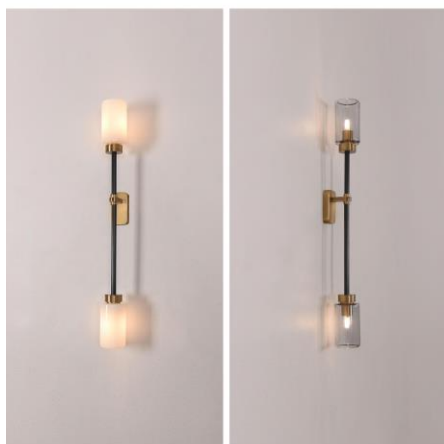

Light body: Brass Shape: Glass

Type of Bulb:

E14 / E12

Finish:

Antique brass / Bronze(option)

Product parameters

0

Item:
M1046-1WA

Type of Bulb:
G9

Finish:
Antique brass / Bronze(option)

Product parameters

0

Item:
M1023-1WA

Product Dimensions:
Width: 64mm(2.5") Height: 389mm(15.3") Depth: 148mm(5.8")

Material:
Light body: Brass Shape: Crystal/Glass(option)

Type of Bulb:
E14 / E12

Finish:
Antique brass / Bronze(option)

Product parameters

0

Item:
M1023-2WA

Product Dimensions:
Width: 245mm(9.6") Height: 389mm(15.3") Depth: 132mm(5.2")

Material:
Light body: Brass Shape: Crystal/Glass(option)

Type of Bulb:
E14 / E12

Finish:
Antique brass / Bronze(option)

Product parameters

0

Item:
M1042-2WA

Product Dimensions:
Width: 70mm(2.8") Height: 651mm(26") Depth: 98mm(3.9")

Material:
Light body: Brass Shape: Glass