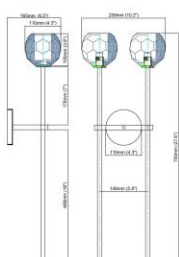

Product Dimensions:
Width: 331mm(13") Height: 277mm(10.9") Depth: 178mm(7")

Material:
Light body: Brass Shape: Glass

Type of Bulb:
E27/ E26

Finish:
Antique brass / Bronze(option)

Product parameters

Item:

M1054-6HA

Product Dimensions:
Width: 100mm(3.9") Height: 219mm(8.6") Depth: 165mm(6.5")

Material:
Light body: Brass Shape: Crystal

Type of Bulb:
E27 / E26

Finish:
Antique brass / Bronze(option)

Product parameters

Item:
M1081-1WB

Product Dimensions:
Width: 258mm(10.2") Height: 219mm(8.6") Depth: 165mm(6.5")

Material:
Light body: Brass Shape: Crystal

Type of Bulb:
G9

Finish:
Antique brass / Bronze(option)

Product parameters

0

Item:
M1081-2WB

Product Dimensions:
Width: 258mm(10.2") Height: 700mm(27.6") Depth: 165mm(6.5")

Material:
Light body: Brass Shape: Crystal

Type of Bulb:
G9

Finish:
Antique brass / Bronze(option)

Product parameters

0

Item:
M1081-5HA