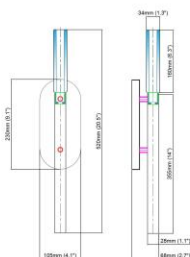

Product Dimensions:
Width: 150mm(5.9") Height: 457mm(18") Depth: 105mm(4.1")

Material:
Light body: Brass Shape: Alabaster Stone

Type of Bulb:
E27 / E26

Finish:
Antique brass / Bronze(option)

Product parameters

Item:
M1067-6WA

Product Dimensions:
Width: 314mm(12.4") Height: 448mm(17.6") Depth: 153mm(6")

Material:
Light body: Brass Shape: Brass

Type of Bulb:
G9

Finish:
Antique brass / Bronze(option)

Product parameters

Item:
M1070-1WA

Product Dimensions:
Width: 70mm(2.8") Height: 140mm(5.5") Depth: 135mm(5.3")

Material:
Light body: Brass Shape: Brass

Type of Bulb:
GU10

Finish:
Antique brass / Bronze(option)

Product parameters

Item:
M1071-1WA

Product Dimensions:
Width: 105mm(4.1") Height: 520mm(20.5") Depth: 68mm(2.7")

Material:
Light body: Brass Shape: Glass

Type of Bulb:
E14 / E12

Finish:
Antique brass / Bronze(option)

Product parameters