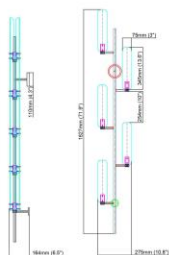

Item:
M2037-5WA

Product Dimensions:
Width: 275mm(10.8") Height: 1827mm(71.9") Depth: 164mm(6.5")

Material:
Light body: Brass Shape: Crystal

Type of Bulb:
E27 / E26

Finish:
Antique brass / Bronze(option)