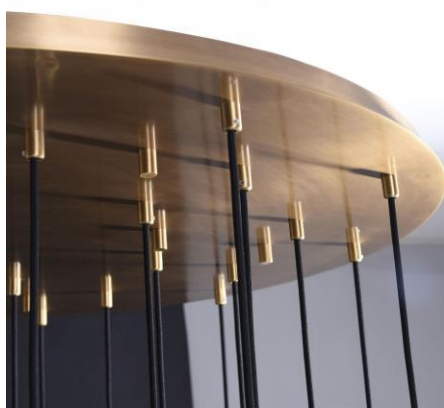

Product parameters