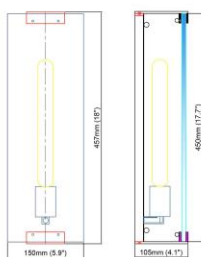

Finish:
Antique brass / Bronze(option)

Product parameters

0

Item:
M1040-10HA

Product Dimensions:
Width: 428mm(16.9") Height: 945mm(37.2") Length: 1250mm(49.2")

Material:
Light body: Brass Shape: Crystal/Glass

Product Dimensions:
Width: 135mm(5.3") Height: 262mm(10.3") Depth: 167mm(6.6")

Material:
Light body: Brass Shape: Glass

Type of Bulb:
E14 / E12

Finish:
Antique brass / Bronze(option)

Product parameters

Item:
M1059-1WA

Product Dimensions:
Width: 150mm(5.9") Height: 457mm(18") Depth: 105mm(4.1")

Material:
Light body: Brass Shape: Alabaster Stone

Type of Bulb:
E27 / E26

Finish:
Antique brass / Bronze(option)

Product parameters

Item:
M1067-6WA

Product Dimensions:
Width: 314mm(12.4") Height: 448mm(17.6") Depth: 153mm(6")

Material:
Light body: Brass Shape: Brass

Type of Bulb:
G9

Finish:
Antique brass / Bronze(option)

Product parameters