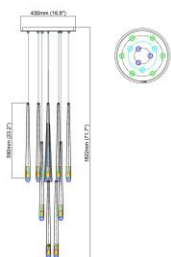

Material:
Light body: Brass Shape: Glass

Type of Bulb:
E27 / E26

Finish:
Antique brass / Bronze(option)

Product parameters

0

Item:
M3008-1WA

Product Dimensions:
Width: 180mm(7.1") Height: 310mm(12.2") Depth: 240mm(9.4")

Material:
Light body: Brass Shape: Iron

Type of Bulb:
E27 / E26

Finish:
Antique brass / Bronze(option)

Product parameters

Item:
M1021-1WA

Product Dimensions:
Width: 110mm(4.3") Height: 619mm(24.4") Depth: 112mm(4.4")

Material:
Light body: Brass Shape: Brass+Crystal

Type of Bulb:
G9

Finish:
Antique brass / Bronze(option)

Product parameters

Item:
M1021-1WB

Product Dimensions:
Width: 110mm(4.3") Height: 530mm(20.8") Depth: 93mm(3.6")

Material:
Light body: Brass Shape: Brass+Crystal

Type of Bulb:
G9

Finish:
Antique brass / Bronze(option)

Product parameters

Item:
M1021-12HA

Product Dimensions:
Length: 430mm(16.9") Height: 1822mm(71.7")

Material:
Light body: Brass Shape: Brass+Crystal