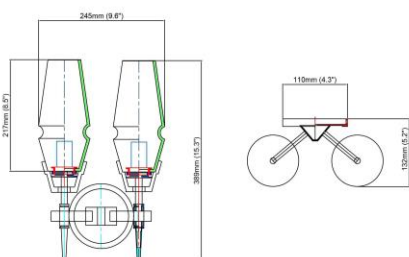

Type of Bulb:
G9

Finish:
Antique brass / Bronze(option)

Product parameters

0

Item:
M1022-8HA

Product Dimensions:
Width: 1143mm(45") Height: 1470mm(57.9") Length: 1143mm(45")

Material:
Light body: Brass Shape: Crystal

Type of Bulb:
G9

Finish:
Antique brass / Bronze(option)

Product parameters

0

Item:
M1023-1WA

Product Dimensions:
Width: 64mm(2.5") Height: 389mm(15.3") Depth: 148mm(5.8")

Material:
Light body: Brass Shape: Crystal/Glass(option)

Type of Bulb:
E14 / E12

Finish:
Antique brass / Bronze(option)

Product parameters

0

Item:
M1023-2WA

Product Dimensions:
Width: 245mm(9.6") Height: 389mm(15.3") Depth: 132mm(5.2")

Material:
Light body: Brass Shape: Crystal/Glass(option)

Type of Bulb:
E14 / E12

Finish:
Antique brass / Bronze(option)

Product parameters

0

Item:
M1042-2WA

Product Dimensions:
Width: 70mm(2.8") Height: 651mm(26") Depth: 98mm(3.9")

Material:
Light body: Brass Shape: Glass