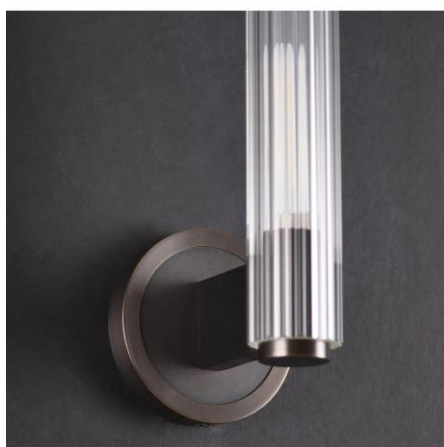

Product Dimensions:
Width: 258mm(10.2") Height: 700mm(27.6") Depth: 165mm(6.5")

Material:
Light body: Brass Shape: Crystal

Type of Bulb:
G9

Finish:
Antique brass / Bronze(option)

Product parameters

0

Item:
M1081-5HA

Product Dimensions:
Length: 1350mm(53.1") Height: 1025mm(40.4")

Material:
Light body: Brass Shape: Crystal

Type of Bulb:
G9

Finish:
Antique brass / Bronze(option)

Product parameters

0

Item:
M1081-12HA

Product Dimensions:
Width: 330mm(13") Height: 1382mm(54.4") Length: 1524mm(60")

Material:
Light body: Brass Shape: Crystal

Type of Bulb:
G9

Finish:
Antique brass / Bronze(option)

Product parameters

Item:
M2035-1WA

Product Dimensions:
Width: 50mm(2") Height: 355mm(14") Depth: 104mm(4.1")

Material:
Light body: Brass Shape: Crystal

Type of Bulb:
E14 / E12

Finish:
Antique brass / Bronze(option)

Product parameters

Item:
M2035-2WA

Product Dimensions:
Width: 203mm(8") Height: 355mm(14") Depth: 104mm(3.9")