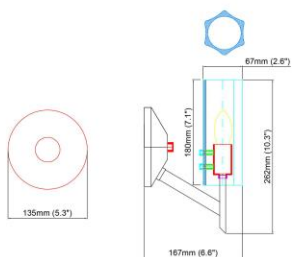

Item:
M1046-1WA

Product Dimensions:
Width: 135mm(5.3") Height: 262mm(10.3") Depth: 167mm(6.6")

Material:
Light body: Brass Shape: Glass

Type of Bulb:
E14 / E12

Finish:
Antique brass / Bronze(option)