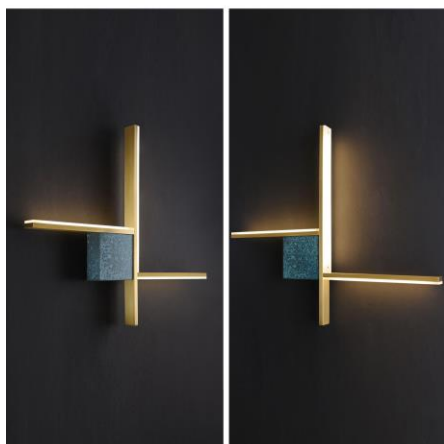

Material:

Light body: Brass Shape: Brass

Type of Bulb:

LED

Finish:

Antique brass / Bronze(option)

Product parameters

0

Product Dimensions:
Width: 275mm(10.8") Height: 1827mm(71.9") Depth: 164mm(6.5")

Material:
Light body: Brass Shape: Crystal

Type of Bulb:
E27 / E26

Finish:
Antique brass / Bronze(option)

Product parameters

Item:
M2048-27HA

Product Dimensions:
Width: 925mm(36.4")

Material:
Light body: Brass Shape: Crystal

Type of Bulb:
G9

Finish:
Antique brass / Bronze(option)

Product parameters

Item:
M2049-1WA

Product Dimensions:
Width: 90mm(3.5") Height: 375mm(14.8") Depth: 100mm(3.9")

Material:
Light body: Brass Shape: Alabaster Stone

Type of Bulb:
LED

Finish:
Antique brass / Bronze(option)

Product parameters

Item:
M2052-3WA

Product Dimensions:
Width: 81cm(31.9") Height: 70cm(27.6") Depth: 7cm(2.8")