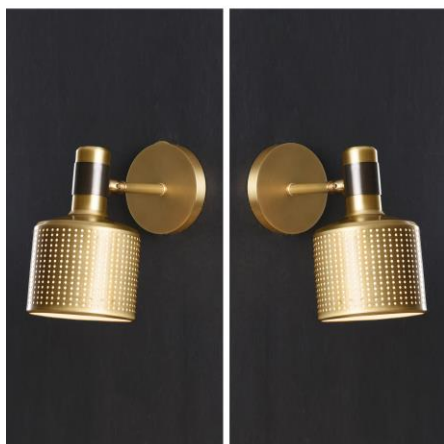

Material:

Light body: Brass Shape: Brass

Type of Bulb:

LED

Finish:

Antique brass / Bronze(option)

Product parameters

0

0

Item:
M1005-1WA

Product Dimensions:
Width: 222mm(8.7") Height: 335mm(13.2") Depth: 0mm(0")

Material:
Light body: Brass Shape: Glass

Type of Bulb:
E27 / E26

Finish:
Antique brass / Bronze(option)

Product parameters

0

Item:
M1012-1WA

Product Dimensions:
Width: 70mm(2.7") Height: 299mm(11.8") Depth: 117mm(4.6")

Material:
Light body: Brass Shape: Acrylic

Type of Bulb:
E14 / E12

Finish:
Antique brass / Bronze(option)

Product parameters

Item:
M1014-1WA

Product Dimensions:
Width: 120mm(4.7") Height: 190mm(7.5") Depth: 199mm(7.8")

Material:
Light body: Brass Shape: Brass

Type of Bulb:
E27/E26

Finish:
Antique brass / Bronze(option)

Product parameters