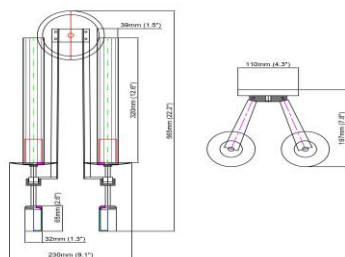

Product Dimensions:
Width: 331mm(13") Height: 277mm(10.9") Depth: 178mm(7")

Material:
Light body: Brass Shape: Glass

Type of Bulb:
E27/ E26

Finish:
Antique brass / Bronze(option)

Product parameters

Item:

M1054-6HA

Product Dimensions:

Length: 760mm(29.9") Height: 1095mm(43.1")

Material:

Light body: Brass Shape: Glass

Type of Bulb:

E27 / E26

Finish:

Antique brass / Bronze(option)

Product parameters

Item:
M1063-1WA

Product Dimensions:
Width: 110mm(4.3") Height: 565mm(22.1") Depth: 153mm(6")

Material:
Light body: Brass Shape: Crystal

Type of Bulb:
E27 / E26

Finish:
Antique brass / Bronze(option)

Product parameters

Item:
M1063-2WA

Product Dimensions:
Width: 230mm(9.1") Height: 565mm(22.2") Depth: 197mm(7.8")

Material:
Light body: Brass Shape: Crystal

Type of Bulb:
E27/ E26

Finish:
Antique brass / Bronze(option)