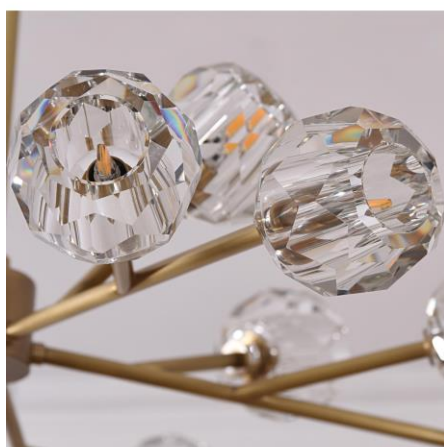

Product parameters

0

Item:
M1081-12HA

Product Dimensions:
Width: 330mm(13") Height: 1382mm(54.4") Length: 1524mm(60")

Material:
Light body: Brass Shape: Crystal

Type of Bulb:
G9

Finish:
Antique brass / Bronze(option)