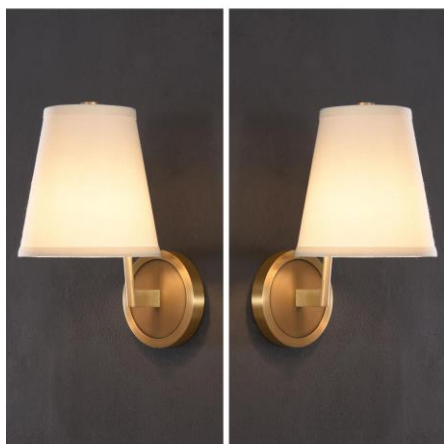

Item:
M1004-1WA

Product Dimensions:
Width: 110mm(4.3") Height: 458mm(18") Depth: 102mm(4")

Material:
Light body: Brass Shape: Glass

Type of Bulb:
E14 / E12

Finish:
Antique brass / Bronze(option)

Product parameters

0

Item:
M1005-1WA

Product Dimensions:
Width: 222mm(8.7") Height: 335mm(13.2") Depth: 0mm(0")

Material:
Light body: Brass Shape: Glass

Type of Bulb:
E27 / E26

Finish:
Antique brass / Bronze(option)

Product parameters

0

Item:
M1012-1WA

Product Dimensions:
Width: 70mm(2.7") Height: 299mm(11.8") Depth: 117mm(4.6")

Material:
Light body: Brass Shape: Acrylic

Type of Bulb:
E14 / E12

Finish:
Antique brass / Bronze(option)

Product parameters

Item:
M1014-1WA

Product Dimensions:
Width: 120mm(4.7") Height: 190mm(7.5") Depth: 199mm(7.8")

Material:
Light body: Brass Shape: Brass

Type of Bulb:
E27/E26

Finish:
Antique brass / Bronze(option)

Product parameters