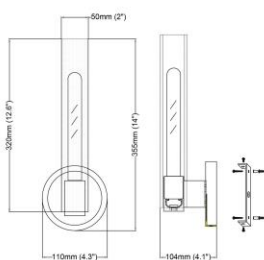

Item:
M2035-1WA

Product Dimensions:
Width: 50mm(2") Height: 355mm(14") Depth: 104mm(4.1")

Material:
Light body: Brass Shape: Crystal

Type of Bulb:
E14 / E12

Finish:
Antique brass / Bronze(option)