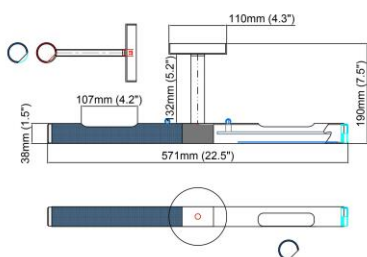

Item:
M2017-1DA

Product Dimensions:
Width: 204mm(8") Height: 800mm(31.5")

Material:
Light body: Brass Shape: Glass

Type of Bulb:
E27 / E26

Finish:
Antique brass / Bronze(option)

Product parameters

Item:
M2019-10HB

Product Dimensions:
Width: 430mm(16.9") Height: 1821mm(71.7")

Material:
Light body: Brass Shape: Brass+Crystal

Type of Bulb:
G9

Finish:
Antique brass / Bronze(option)

Product parameters

Item:
M2022-1DA

Product Dimensions:
Width: 165mm(6.5") Height: 978mm(38.5")

Material:
Light body: Brass Shape: Crystal

Type of Bulb:
E14 / E12

Finish:
Antique brass / Bronze(option)

Product parameters

0

Item:
M2034-1WA

Product Dimensions:
Width: 100mm(3.9") Height: 564mm(22.2") Depth: 159mm(6.3")

Material:
Light body: Brass Shape: Crystal

Type of Bulb:
E14 / E12

Finish:
Antique brass / Bronze(option)

Product parameters

Item:

M2036-2WA

Product Dimensions:

Width: 38mm(1.5") Length: 571mm(22.5") Depth: 190mm(7.5")