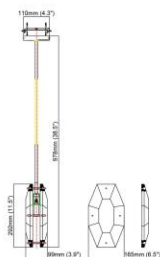

Item:
M1097-1WA

Product Dimensions:
Width: 100mm(3.5") Height: 564mm(27.4") Depth: 159mm(5.2")

Material:
Light body: Brass Shape: Brass

Type of Bulb:
E14 / E12

Finish:
Antique brass / Bronze(option)

Product parameters

Item:
M2017-1DA

Product Dimensions:
Width: 204mm(8") Height: 800mm(31.5")

Material:
Light body: Brass Shape: Glass

Type of Bulb:
E27 / E26

Finish:
Antique brass / Bronze(option)

Product parameters

Item:
M2019-10HB

Product Dimensions:
Width: 430mm(16.9") Height: 1821mm(71.7")

Material:
Light body: Brass Shape: Brass+Crystal

Type of Bulb:
G9

Finish:
Antique brass / Bronze(option)

Product parameters

Item:
M2022-1DA

Product Dimensions:
Width: 165mm(6.5") Height: 978mm(38.5")

Material:
Light body: Brass Shape: Crystal

Type of Bulb:
E14 / E12

Finish:
Antique brass / Bronze(option)

Product parameters

0

Item:
M2034-1WA

Product Dimensions:
Width: 100mm(3.9") Height: 564mm(22.2") Depth: 159mm(6.3")