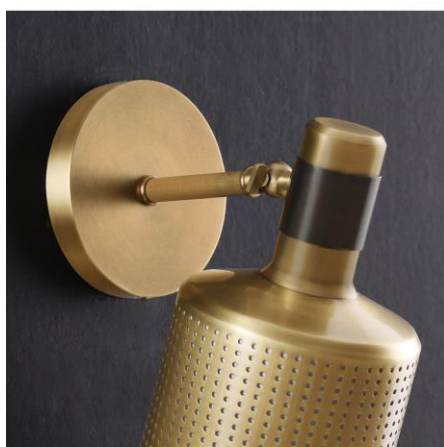

Material:

Light body: Brass Shape: Brass

Type of Bulb:

LED

Finish:

Antique brass / Bronze(option)

Product parameters

0

0

Item:
M1005-1WA

Product Dimensions:
Width: 222mm(8.7") Height: 335mm(13.2") Depth: 0mm(0")

Material:
Light body: Brass Shape: Glass

Type of Bulb:
E27 / E26

Finish:
Antique brass / Bronze(option)

Product parameters

0

Item:
M1012-1WA

Product Dimensions:
Width: 70mm(2.7") Height: 299mm(11.8") Depth: 117mm(4.6")

Material:
Light body: Brass Shape: Acrylic

Type of Bulb:
E14 / E12

Finish:
Antique brass / Bronze(option)

Product parameters

Item:
M1014-1WA

Product Dimensions:
Width: 120mm(4.7") Height: 190mm(7.5") Depth: 199mm(7.8")

Material:
Light body: Brass Shape: Brass

Type of Bulb:
E27/E26

Finish:
Antique brass / Bronze(option)

Product parameters