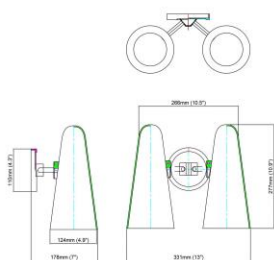

Item:
M1054-2WA

Product Dimensions:
Width: 331mm(13") Height: 277mm(10.9") Depth: 178mm(7")

Material:
Light body: Brass Shape: Glass

Type of Bulb:
E27/ E26

Finish:
Antique brass / Bronze(option)