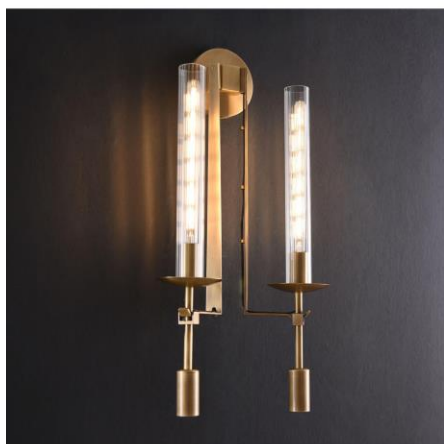

Product Dimensions:
Width: 331mm(13") Height: 277mm(10.9") Depth: 178mm(7")

Material:
Light body: Brass Shape: Glass

Type of Bulb:
E27/ E26

Finish:
Antique brass / Bronze(option)

Product parameters

Item:

M1054-6HA

Product Dimensions:

Length: 760mm(29.9") Height: 1095mm(43.1")

Material:

Light body: Brass Shape: Glass

Type of Bulb:

E27 / E26

Finish:

Antique brass / Bronze(option)

Product parameters

Item:
M1063-1WA

Product Dimensions:
Width: 110mm(4.3") Height: 565mm(22.1") Depth: 153mm(6")

Material:
Light body: Brass Shape: Crystal

Type of Bulb:
E27 / E26

Finish:
Antique brass / Bronze(option)

Product parameters

Item:
M1063-2WA

Product Dimensions:
Width: 230mm(9.1") Height: 565mm(22.2") Depth: 197mm(7.8")

Material:
Light body: Brass Shape: Crystal

Type of Bulb:
E27/ E26

Finish:
Antique brass / Bronze(option)