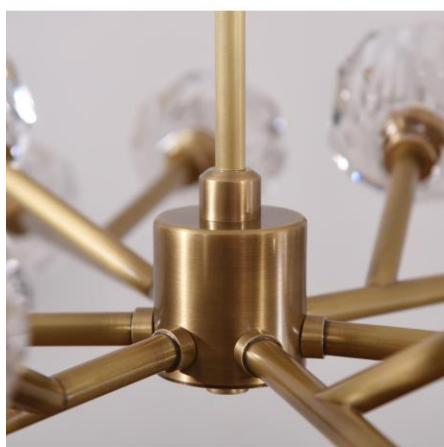

Product parameters

0

Item:
M1081-12HA

Product Dimensions:
Width: 330mm(13") Height: 1382mm(54.4") Length: 1524mm(60")

Material:
Light body: Brass Shape: Crystal

Type of Bulb:
G9

Finish:
Antique brass / Bronze(option)