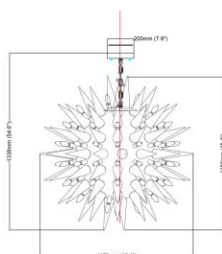

Item:
M2048-27HA

Product Dimensions:
Width: 925mm(36.4")

Material:
Light body: Brass Shape: Crystal

Type of Bulb:
G9

Finish:
Antique brass / Bronze(option)

Product parameters

Item:
M2049-1WA

Product Dimensions:
Width: 90mm(3.5") Height: 375mm(14.8") Depth: 100mm(3.9")

Material:
Light body: Brass Shape: Alabaster Stone

Type of Bulb:
LED

Finish:
Antique brass / Bronze(option)

Product parameters

Item:
M2052-3WA

Product Dimensions:
Width: 81cm(31.9") Height: 70cm(27.6") Depth: 7cm(2.8")

Material:
Light body: Brass Shape: Crystal

Type of Bulb:
LED light bar

Finish:
Antique brass / Bronze(option)

Product parameters

0

Item:
M3007-78HA

Product Dimensions:
Length: 1153mm(45.4") Height: 1338mm(54.4")

Material:
Light body: Brass Shape: Glass

Type of Bulb:
E27 / E26

Finish:
Antique brass / Bronze(option)

Product parameters

0

Item:
M3008-1WA

Product Dimensions:
Width: 180mm(7.1") Height: 310mm(12.2") Depth: 240mm(9.4")