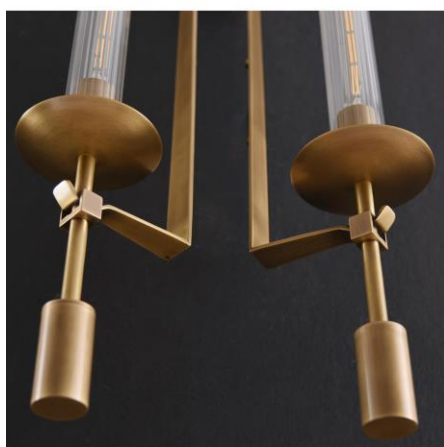

Product Dimensions:
Width: 331mm(13") Height: 277mm(10.9") Depth: 178mm(7")

Material:
Light body: Brass Shape: Glass

Type of Bulb:
E27/ E26

Finish:
Antique brass / Bronze(option)

Product parameters

Item:

M1054-6HA

Product Dimensions:

Length: 760mm(29.9") Height: 1095mm(43.1")

Material:

Light body: Brass Shape: Glass

Type of Bulb:

E27 / E26

Finish:

Antique brass / Bronze(option)

Product parameters

Item:
M1063-1WA

Product Dimensions:
Width: 110mm(4.3") Height: 565mm(22.1") Depth: 153mm(6")

Material:
Light body: Brass Shape: Crystal

Type of Bulb:
E27 / E26

Finish:
Antique brass / Bronze(option)

Product parameters

Item:
M1063-2WA

Product Dimensions:
Width: 230mm(9.1") Height: 565mm(22.2") Depth: 197mm(7.8")

Material:
Light body: Brass Shape: Crystal

Type of Bulb:
E27/ E26

Finish:
Antique brass / Bronze(option)