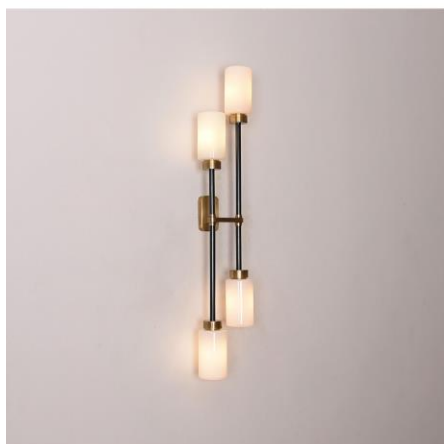

Type of Bulb:
E14 / E12

Finish:
Antique brass / Bronze(option)

Product parameters

0

Item:
M1023-2WA

Product Dimensions:
Width: 245mm(9.6") Height: 389mm(15.3") Depth: 132mm(5.2")

Material:
Light body: Brass Shape: Crystal/Glass(option)

Type of Bulb:
E14 / E12

Finish:
Antique brass / Bronze(option)

Product parameters

0

Item:
M1042-2WA

Product Dimensions:
Width: 70mm(2.8") Height: 651mm(26") Depth: 98mm(3.9")

Material:
Light body: Brass Shape: Glass

Type of Bulb:
G9

Finish:
Antique brass / Bronze(option)

Product parameters

Item:
M1042-4WA

Product Dimensions:
Width: 150mm(5.9") Height: 786mm(30.9") Depth: 91mm(3.6")

Material:
Light body: Brass Shape: Glass