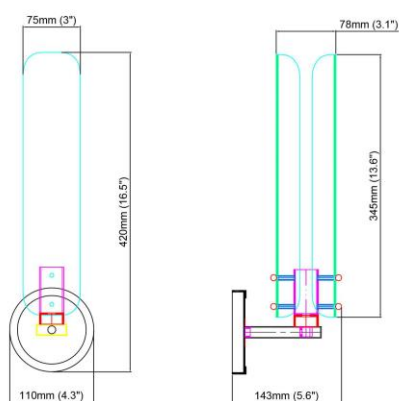

Item:
M1014-1WA

Product Dimensions:
Width: 120mm(4.7") Height: 190mm(7.5") Depth: 199mm(7.8")

Material:
Light body: Brass Shape: Brass

Type of Bulb:
E27/E26

Finish:
Antique brass / Bronze(option)

Product parameters

Item:
M1025-1WA

Product Dimensions:
Width: 150mm(5.9") Height: 258mm(10.2") Depth: 207mm(8.1")

Material:
Light body: Brass Shape: Cloth

Type of Bulb:
E14 / E12

Finish:
Antique brass / Bronze(option)

Product parameters

Item:

M1031-1WA

Product Dimensions:

Width: 110mm(4.3") Height: 420mm(16.5") Depth: 143mm(4.6")

Material:

Light body: Brass Shape: Glass

Type of Bulb:

E14 / E12

Finish:
Antique brass / Bronze(option)

Product parameters

0

Item:
M1040-10HA

Product Dimensions:
Width: 428mm(16.9") Height: 945mm(37.2") Length: 1250mm(49.2")

Material:
Light body: Brass Shape: Crystal/Glass