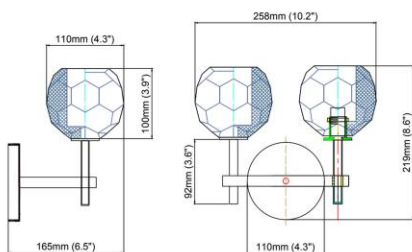

Product Dimensions:
Width: 331mm(13") Height: 277mm(10.9") Depth: 178mm(7")

Material:
Light body: Brass Shape: Glass

Type of Bulb:
E27/ E26

Finish:
Antique brass / Bronze(option)

Product parameters

Item:

M1054-6HA

Product Dimensions:

Length: 760mm(29.9") Height: 1095mm(43.1")

Material:

Light body: Brass Shape: Glass

Type of Bulb:

E27 / E26

Finish:

Antique brass / Bronze(option)

Product Dimensions:
Width: 100mm(3.9") Height: 219mm(8.6") Depth: 165mm(6.5")

Material:
Light body: Brass Shape: Crystal

Type of Bulb:
E27 / E26

Finish:
Antique brass / Bronze(option)

Product parameters

Item:
M1081-1WB

Product Dimensions:
Width: 110mm(4.3\") Height: 700mm(27.6\") Depth: 165mm(6.5\")

Material:
Light body: Brass Shape: Crystal

Type of Bulb:
G9

Finish:
Antique brass / Bronze(option)

Product parameters

Item:
M1081-2WA