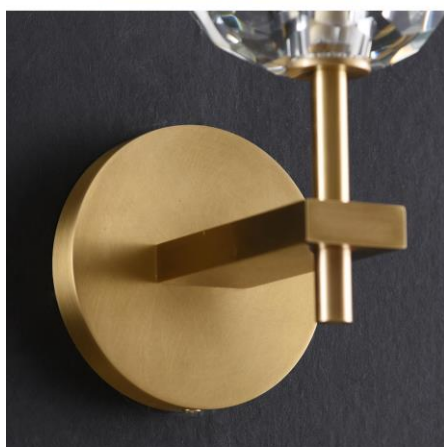

0

Item:
M1081-18HA

Product Dimensions:
Height: 821mm(32.3") Length: 1226mm(48.3")

Material:
Light body: Brass Shape: Crystal

Type of Bulb:
G9

Finish:
Antique brass / Bronze(option)

Product parameters

Item:
M1081-1WA

Product Dimensions:
Width: 100mm(3.9") Height: 219mm(8.6") Depth: 165mm(6.5")

Material:
Light body: Brass Shape: Crystal

Type of Bulb:
E27 / E26

Finish:
Antique brass / Bronze(option)

Product parameters

Item:
M1081-1WB