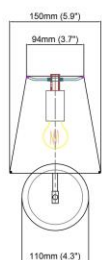

Product parameters

0

Item:

M2054-1WA

Product Dimensions:

Width: 110mm(4.3") Height: 377mm(14.8") Length: 185mm(7.3")

Material:

Light body: Brass Shape: Glass

0

Item:
M1005-1WA

Product Dimensions:
Width: 222mm(8.7") Height: 335mm(13.2") Depth: 0mm(0")

Material:
Light body: Brass Shape: Glass

Type of Bulb:
E27 / E26

Finish:
Antique brass / Bronze(option)

Product parameters

Item:
M1014-1WA

Product Dimensions:
Width: 120mm(4.7") Height: 190mm(7.5") Depth: 199mm(7.8")

Material:
Light body: Brass Shape: Brass

Type of Bulb:
E27/E26

Finish:
Antique brass / Bronze(option)

Product parameters

Item:
M1025-1WA

Product Dimensions:
Width: 150mm(5.9") Height: 258mm(10.2") Depth: 207mm(8.1")

Material:
Light body: Brass Shape: Cloth

Type of Bulb:
E14 / E12

Finish:
Antique brass / Bronze(option)

Product parameters