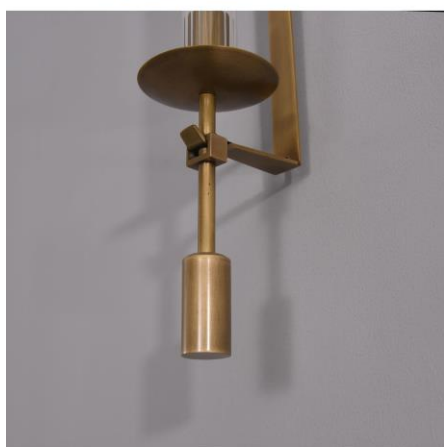

Light body: Brass Shape: Glass

Type of Bulb:

E27 / E26

Finish:

Antique brass / Bronze(option)

Product parameters

0

Item:
M1054-2WA

Product Dimensions:
Width: 331mm(13") Height: 277mm(10.9") Depth: 178mm(7")

Material:
Light body: Brass Shape: Glass

Type of Bulb:
E27/ E26

Finish:
Antique brass / Bronze(option)

Product parameters

Item:

M1054-6HA

Product Dimensions:

Length: 760mm(29.9") Height: 1095mm(43.1")

Material:

Light body: Brass Shape: Glass

Type of Bulb:

E27 / E26

Finish:

Antique brass / Bronze(option)

Product parameters

Item:
M1063-1WA

Product Dimensions:
Width: 110mm(4.3") Height: 565mm(22.1") Depth: 153mm(6")

Material:
Light body: Brass Shape: Crystal

Type of Bulb:
E27 / E26

Finish:
Antique brass / Bronze(option)