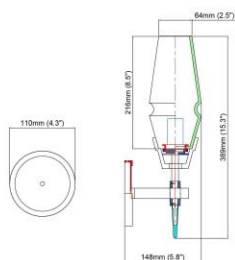

Type of Bulb:
G9

Finish:
Antique brass / Bronze(option)

Product parameters

0

Item:
M1022-2WA

Product Dimensions:
Width: 262mm(10.3") Height: 510mm(20.1") Depth: 130mm(5.1")

Material:
Light body: Brass Shape: Crystal

Type of Bulb:
G9

Finish:
Antique brass / Bronze(option)

Product parameters

0

Item:
M1022-8HA

Product Dimensions:
Width: 1143mm(45") Height: 1470mm(57.9") Length: 1143mm(45")

Material:
Light body: Brass Shape: Crystal

Type of Bulb:
G9

Finish:
Antique brass / Bronze(option)

Product parameters

0

Item:
M1023-1WA

Product Dimensions:
Width: 64mm(2.5") Height: 389mm(15.3") Depth: 148mm(5.8")

Material:
Light body: Brass Shape: Crystal/Glass(option)

Type of Bulb:
E14 / E12

Finish:
Antique brass / Bronze(option)

Product parameters

0

Item:
M1023-2WA

Product Dimensions:
Width: 245mm(9.6") Height: 389mm(15.3") Depth: 132mm(5.2")

Material:
Light body: Brass Shape: Crystal/Glass(option)