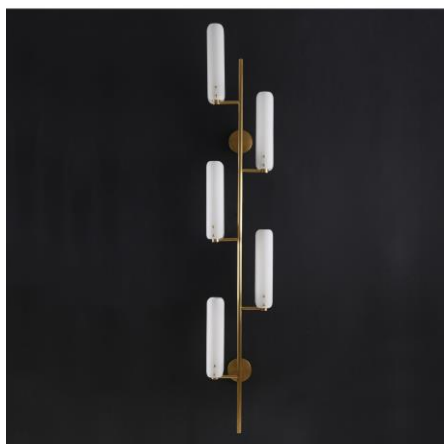

Product parameters

0

Item:
M2047-1WA

Product Dimensions:
Width: 127mm(5") Height: 455mm(17.9") Depth: 165mm(6.5")

Material:
Light body: Brass Shape: Glass

Type of Bulb:
E14 / E12

Finish:
Antique brass / Bronze(option)

Material:
Light body: Brass Shape: Crystal

Type of Bulb:
E14 / E12

Finish:
Antique brass / Bronze(option)

Product parameters

Item:

M2036-2WA

Product Dimensions:

Width: 38mm(1.5") Length: 571mm(22.5") Depth: 190mm(7.5")

Material:

Light body: Brass Shape: Brass

Type of Bulb:

E14 / E12

Finish:

Antique brass / Bronze(option)

Product parameters

Item:
M2037-5WA

Product Dimensions:
Width: 275mm(10.8") Height: 1827mm(71.9") Depth: 164mm(6.5")

Material:
Light body: Brass Shape: Crystal

Type of Bulb:
E27 / E26

Finish:
Antique brass / Bronze(option)

Product parameters