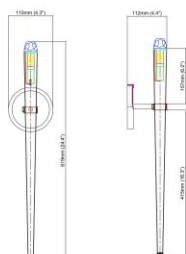

Material:
Light body: Brass Shape: Crystal

Type of Bulb:
LED light bar

Finish:
Antique brass / Bronze(option)

Product parameters

0

Item:
M3007-78HA

Product Dimensions:
Length: 1153mm(45.4") Height: 1338mm(54.4")

Material:
Light body: Brass Shape: Glass

Type of Bulb:
E27 / E26

Finish:
Antique brass / Bronze(option)

Product parameters

0

Item:
M3008-1WA

Product Dimensions:
Width: 180mm(7.1") Height: 310mm(12.2") Depth: 240mm(9.4")

Material:
Light body: Brass Shape: Iron

Type of Bulb:
E27 / E26

Finish:
Antique brass / Bronze(option)

Product parameters

Item:
M1021-1WA

Product Dimensions:
Width: 110mm(4.3") Height: 619mm(24.4") Depth: 112mm(4.4")

Material:
Light body: Brass Shape: Brass+Crystal

Type of Bulb:
G9

Finish:
Antique brass / Bronze(option)

Product parameters

Item:
M1021-1WB

Product Dimensions:
Width: 110mm(4.3") Height: 530mm(20.8") Depth: 93mm(3.6")