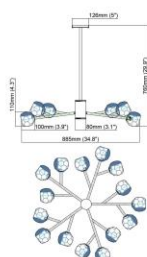

Item:
M1081-15HA

Product Dimensions:
Length: 885mm(34.8") Height: 760mm(29.9")

Material:
Light body: Brass Shape: Crystal

Type of Bulb:
G9

Finish:
Antique brass / Bronze(option)