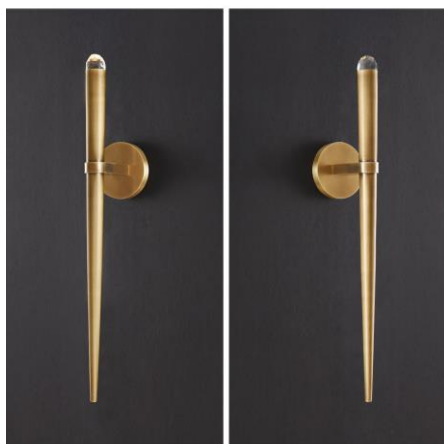

Material:

Light body: Brass Shape: Brass

Type of Bulb:

LED

Finish:

Antique brass / Bronze(option)

Product parameters

0

Material:
Light body: Brass Shape: Crystal

Type of Bulb:
LED light bar

Finish:
Antique brass / Bronze(option)

Product parameters

0

Item:
M3007-78HA

Product Dimensions:
Length: 1153mm(45.4") Height: 1338mm(54.4")

Material:
Light body: Brass Shape: Glass

Type of Bulb:
E27 / E26

Finish:
Antique brass / Bronze(option)

Product parameters

0

Item:
M3008-1WA

Product Dimensions:
Width: 180mm(7.1") Height: 310mm(12.2") Depth: 240mm(9.4")

Material:
Light body: Brass Shape: Iron

Type of Bulb:
E27 / E26

Finish:
Antique brass / Bronze(option)

Product parameters

Item:
M1021-1WA

Product Dimensions:
Width: 110mm(4.3") Height: 619mm(24.4") Depth: 112mm(4.4")