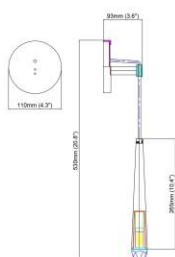

Product Dimensions:
Width: 275mm(10.8") Height: 1827mm(71.9") Depth: 164mm(6.5")

Material:
Light body: Brass Shape: Crystal

Type of Bulb:
E27 / E26

Finish:
Antique brass / Bronze(option)

Product parameters

Material:
Light body: Brass Shape: Glass

Type of Bulb:
E27 / E26

Finish:
Antique brass / Bronze(option)

Product parameters

0

Item:
M3008-1WA

Product Dimensions:
Width: 180mm(7.1") Height: 310mm(12.2") Depth: 240mm(9.4")

Material:
Light body: Brass Shape: Iron

Type of Bulb:
E27 / E26

Finish:
Antique brass / Bronze(option)

Product parameters

Item:
M1021-1WA

Product Dimensions:
Width: 110mm(4.3") Height: 619mm(24.4") Depth: 112mm(4.4")

Material:
Light body: Brass Shape: Brass+Crystal

Type of Bulb:
G9

Finish:
Antique brass / Bronze(option)

Product parameters

Item:
M1021-1WB

Product Dimensions:
Width: 110mm(4.3") Height: 530mm(20.8") Depth: 93mm(3.6")