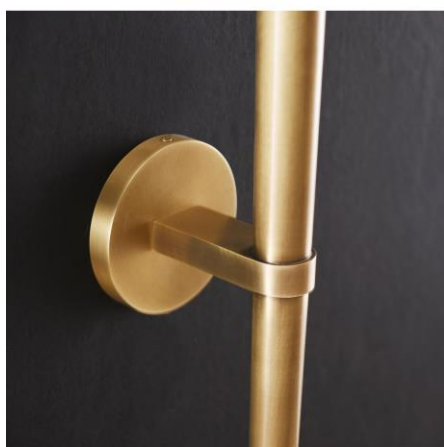

Material:

Light body: Brass Shape: Brass

Type of Bulb:

LED

Finish:

Antique brass / Bronze(option)

Product parameters

0

Material:
Light body: Brass Shape: Crystal

Type of Bulb:
LED light bar

Finish:
Antique brass / Bronze(option)

Product parameters

0

Item:
M3007-78HA

Product Dimensions:
Length: 1153mm(45.4") Height: 1338mm(54.4")

Material:
Light body: Brass Shape: Glass

Type of Bulb:
E27 / E26

Finish:
Antique brass / Bronze(option)

Product parameters

0

Item:
M3008-1WA

Product Dimensions:
Width: 180mm(7.1") Height: 310mm(12.2") Depth: 240mm(9.4")

Material:
Light body: Brass Shape: Iron

Type of Bulb:
E27 / E26

Finish:
Antique brass / Bronze(option)

Product parameters

Item:
M1021-1WA

Product Dimensions:
Width: 110mm(4.3") Height: 619mm(24.4") Depth: 112mm(4.4")