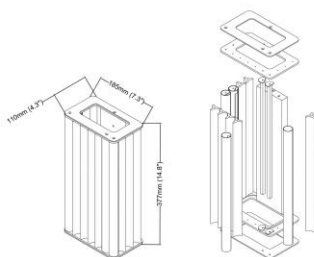

Product parameters

0

Item:
M2047-1WA

Product Dimensions:
Width: 127mm(5") Height: 455mm(17.9") Depth: 165mm(6.5")

Material:
Light body: Brass Shape: Glass

Type of Bulb:
E14 / E12

Finish:
Antique brass / Bronze(option)

Product parameters

0

Item:
M2047-13HA

Product Dimensions:
Width: 440mm(17.3") Length: 1144mm(45") Height: 2057mm(8.1")

Material:
Light body: Brass Shape: Glass

Type of Bulb:
E14 / E12

Finish:
Antique brass / Bronze(option)

Product parameters

0

Item:
M2047-21DA

Product Dimensions:
Width:1180mm(46.5") Height:2062mm(81.2") Length:1123mm(44.2")

Material:
Light body: Brass Shape: Glass

Type of Bulb:
E14 / E12

Finish:
Antique brass / Bronze(option)

Product parameters

0

Item:

M2054-1WA

Product Dimensions:

Width: 110mm(4.3") Height: 377mm(14.8") Length: 185mm(7.3")

Material:

Light body: Brass Shape: Glass