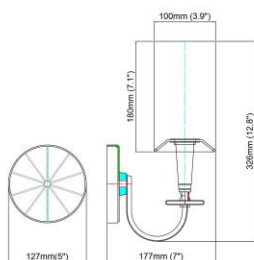

Item:
M1067-6WA

Product Dimensions:
Width: 314mm(12.4") Height: 448mm(17.6") Depth: 153mm(6")

Material:
Light body: Brass Shape: Brass

Type of Bulb:
G9

Finish:
Antique brass / Bronze(option)

Product parameters

Item:
M1070-1WA

Product Dimensions:
Width: 70mm(2.8") Height: 140mm(5.5") Depth: 135mm(5.3")

Material:
Light body: Brass Shape: Brass

Type of Bulb:
GU10

Finish:
Antique brass / Bronze(option)

Product parameters

Item:
M1071-1WA

Product Dimensions:
Width: 105mm(4.1") Height: 520mm(20.5") Depth: 68mm(2.7")

Material:
Light body: Brass Shape: Glass

Type of Bulb:
E14 / E12

Finish:
Antique brass / Bronze(option)

Product parameters

0

Item:
M1075-1WA

Product Dimensions:
Width: 127mm(5") Height: 326mm(12.8") Depth: 177mm(7")

Material:
Light body: Brass Shape: Cloth

Type of Bulb:
E14 / E12

Finish:
Antique brass / Bronze(option)

Product parameters