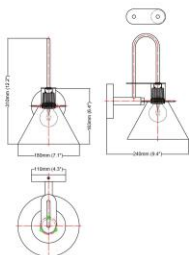

Item:
M2048-27HA

Product Dimensions:
Width: 925mm(36.4")

Material:
Light body: Brass Shape: Crystal

Type of Bulb:
G9

Finish:
Antique brass / Bronze(option)

Product parameters

Item:
M2049-1WA

Product Dimensions:
Width: 90mm(3.5") Height: 375mm(14.8") Depth: 100mm(3.9")

Material:
Light body: Brass Shape: Crystal

Type of Bulb:
LED light bar

Finish:
Antique brass / Bronze(option)

Product parameters

0

Item:
M3007-78HA

Product Dimensions:
Length: 1153mm(45.4") Height: 1338mm(54.4")

Material:
Light body: Brass Shape: Glass

Type of Bulb:
E27 / E26

Finish:
Antique brass / Bronze(option)

Product parameters

0

Item:
M3008-1WA

Product Dimensions:
Width: 180mm(7.1") Height: 310mm(12.2") Depth: 240mm(9.4")

Material:
Light body: Brass Shape: Iron

Type of Bulb:
E27 / E26

Finish:
Antique brass / Bronze(option)

Product parameters

Item:
M1021-1WA

Product Dimensions:
Width: 110mm(4.3") Height: 619mm(24.4") Depth: 112mm(4.4")