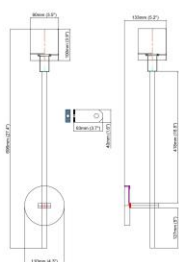

Item:
M1071-1WA

Product Dimensions:
Width: 105mm(4.1") Height: 520mm(20.5") Depth: 68mm(2.7")

Material:
Light body: Brass Shape: Glass

Type of Bulb:
E14 / E12

Finish:
Antique brass / Bronze(option)

Product parameters

0

Item:
M1075-1WA

Product Dimensions:
Width: 127mm(5") Height: 326mm(12.8") Depth: 177mm(7")

Material:
Light body: Brass Shape: Cloth

Type of Bulb:
E14 / E12

Finish:
Antique brass / Bronze(option)

Product parameters

Item:
M1092-1WA

Product Dimensions:
Width: 250mm(9.8") Height: 250mm(9.8") Depth: 100mm(3.9")

Material:
Light body: Brass Shape: Brass

Type of Bulb:
LED

Finish:
Antique brass / Bronze(option)

Product parameters

Item:
M1097-1WA

Product Dimensions:
Width: 100mm(3.5") Height: 564mm(27.4") Depth: 159mm(5.2")

Material:
Light body: Brass Shape: Brass

Type of Bulb:
E14 / E12

Finish:
Antique brass / Bronze(option)

Product parameters