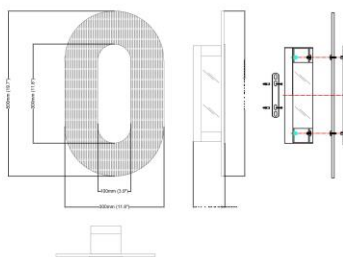

Product parameters

0

Item:
M2047-21DA

Product Dimensions:
Width:1180mm(46.5") Height:2062mm(81.2") Length:1123mm(44.2")

Material:
Light body: Brass Shape: Glass

Type of Bulb:
E14 / E12

Finish:
Antique brass / Bronze(option)

Product parameters

0

Item:

M2054-1WA

Product Dimensions:

Width: 110mm(4.3") Height: 377mm(14.8") Length: 185mm(7.3")

Material:

Light body: Brass Shape: Glass

Type of Bulb:

LED

Finish:

Antique brass / Bronze(option)

Product parameters

Item:
M2054-1FA

Product Dimensions:
Width: 125mm(4.9") Height: 1318mm(51.9") Length: 230mm(9.1")

Material:
Light body: Brass Shape: Glass

Type of Bulb:
LED

Finish:
Antique brass / Bronze(option)

Product parameters

0

Item:

M2073-1WA

Product Dimensions:

Width: 300mm(11.8") Height: 500mm(19.7") Depth: 96mm(3.8")