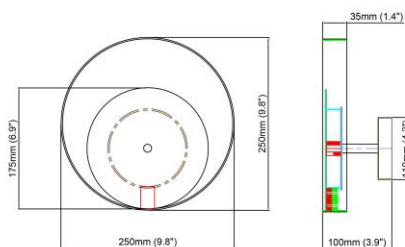

Item:
M1070-1WA

Product Dimensions:
Width: 70mm(2.8") Height: 140mm(5.5") Depth: 135mm(5.3")

Material:
Light body: Brass Shape: Brass

Type of Bulb:
GU10

Finish:
Antique brass / Bronze(option)

Product parameters

Item:
M1071-1WA

Product Dimensions:
Width: 105mm(4.1") Height: 520mm(20.5") Depth: 68mm(2.7")

Material:
Light body: Brass Shape: Glass

Type of Bulb:
E14 / E12

Finish:
Antique brass / Bronze(option)

Product parameters

0

Item:
M1075-1WA

Product Dimensions:
Width: 127mm(5") Height: 326mm(12.8") Depth: 177mm(7")

Material:
Light body: Brass Shape: Cloth

Type of Bulb:
E14 / E12

Finish:
Antique brass / Bronze(option)

Product parameters

Item:
M1097-1WA

Product Dimensions:
Width: 100mm(3.5") Height: 564mm(27.4") Depth: 159mm(5.2")

Material:
Light body: Brass Shape: Brass

Type of Bulb:
E14 / E12

Finish:
Antique brass / Bronze(option)

Product parameters