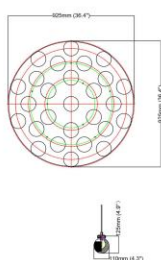

Product Dimensions:
Width: 430mm(16.9") Height: 1821mm(71.7")

Material:
Light body: Brass Shape: Brass+Crystal

Type of Bulb:
G9

Finish:
Antique brass / Bronze(option)

Product parameters

Item:
M2022-1DA

Product Dimensions:
Width: 165mm(6.5") Height: 978mm(38.5")

Material:
Light body: Brass Shape: Crystal

Type of Bulb:
E14 / E12

Finish:
Antique brass / Bronze(option)

Product parameters

Item:

M2036-2WA

Product Dimensions:

Width: 38mm(1.5") Length: 571mm(22.5") Depth: 190mm(7.5")

Product Dimensions:
Width: 275mm(10.8") Height: 1827mm(71.9") Depth: 164mm(6.5")

Material:
Light body: Brass Shape: Crystal

Type of Bulb:
E27 / E26

Finish:
Antique brass / Bronze(option)

Product parameters

Item:
M2048-27HA

Product Dimensions:
Width: 925mm(36.4")

Material:
Light body: Brass Shape: Crystal

Type of Bulb:
G9

Finish:
Antique brass / Bronze(option)

Product parameters

Item:
M2049-1WA

Product Dimensions:
Width: 90mm(3.5") Height: 375mm(14.8") Depth: 100mm(3.9")