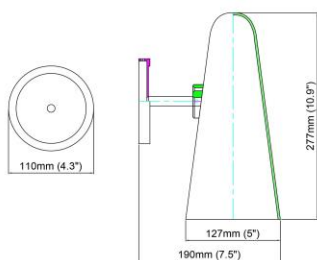

Type of Bulb:
E14 / E12

Finish:
Antique brass / Bronze(option)

Product parameters

0

Item:
M1023-2WA

Product Dimensions:
Width: 245mm(9.6") Height: 389mm(15.3") Depth: 132mm(5.2")

Material:
Light body: Brass Shape: Crystal/Glass(option)

Type of Bulb:
E14 / E12

Finish:
Antique brass / Bronze(option)

Product parameters

0

Item:
M1042-2WA

Product Dimensions:
Width: 70mm(2.8") Height: 651mm(26") Depth: 98mm(3.9")

Material:
Light body: Brass Shape: Glass

Type of Bulb:
G9

Finish:
Antique brass / Bronze(option)

Product parameters

Item:
M1042-4WA

Product Dimensions:
Width: 150mm(5.9") Height: 786mm(30.9") Depth: 91mm(3.6")

Material:
Light body: Brass Shape: Glass

Type of Bulb:
G9

Finish:
Antique brass / Bronze(option)

Product parameters

Item:

M1054-1WA

Product Dimensions:

Width: 127mm(5") Height: 277mm(10.9") Depth: 190mm(7.5")

Material: