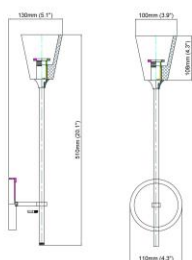

Material:
Light body: Brass Shape: Brass+Crystal

Type of Bulb:
G9

Finish:
Antique brass / Bronze(option)

Product parameters

Item:
M1021-12HA

Product Dimensions:
Length: 430mm(16.9") Height: 1822mm(71.7")

Material:
Light body: Brass Shape: Brass+Crystal

Type of Bulb:
G9

Finish:
Antique brass / Bronze(option)

Product parameters

0

Item:
M1022-12HA

Product Dimensions:
Width: 450mm (17.7") Height: 1236mm (48.7") Length: 1390mm (54.7")

Material:
Light body: Brass Shape: Glass

Type of Bulb:
E14 / E12

Finish:
Antique brass / Bronze(option)

Product parameters

0

Item:
M1022-12HA

Product Dimensions:
Width:450mm(17.7'') Height:1236mm(48.7'') Length:1390mm(54.7'')

Material:
Light body: Brass Shape: Crystal

Type of Bulb:
G9

Finish:
Antique brass / Bronze(option)

Product parameters

Item:
M1022-1WA

Product Dimensions:
Width: 100mm(3.9") Height: 510mm(20.1") Depth: 130mm(5.1")

Material:
Light body: Brass Shape: Crystal