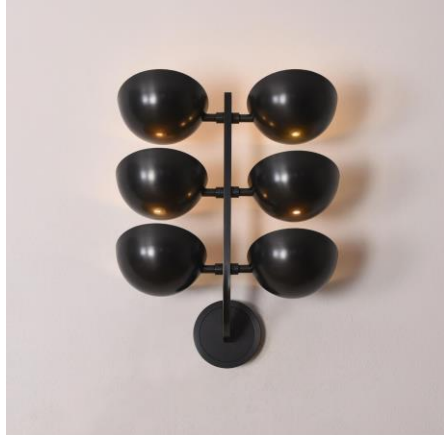

Type of Bulb:

LED

Finish:

Antique brass / Bronze(option)

Product parameters

Item:
M2054-1FA

Product Dimensions:
Width: 125mm(4.9") Height: 1318mm(51.9") Length: 230mm(9.1")

Material:
Light body: Brass Shape: Glass

Light body: Brass Shape: Glass

Type of Bulb:

E14 / E12

Finish:

Antique brass / Bronze(option)

Product parameters

0

Item:
M1046-1WA

Product Dimensions:
Width: 135mm(5.3") Height: 262mm(10.3") Depth: 167mm(6.6")

Material:
Light body: Brass Shape: Glass

Type of Bulb:
E14 / E12

Finish:
Antique brass / Bronze(option)

Product parameters

Item:
M1059-1WA

Product Dimensions:
Width: 150mm(5.9") Height: 457mm(18") Depth: 105mm(4.1")

Material:
Light body: Brass Shape: Alabaster Stone

Type of Bulb:
E27 / E26

Finish:
Antique brass / Bronze(option)

Product parameters