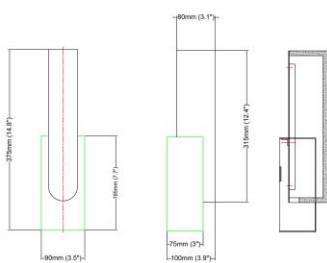

Product parameters

0

Item:
M2047-21DA

Product Dimensions:
Width:1180mm(46.5") Height:2062mm(81.2") Length:1123mm(44.2")

Material:
Light body: Brass Shape: Glass

Type of Bulb:
E14 / E12

Finish:
Antique brass / Bronze(option)

Item:
M2017-1DA

Product Dimensions:
Width: 204mm(8") Height: 800mm(31.5")

Material:
Light body: Brass Shape: Glass

Type of Bulb:
E27 / E26

Finish:
Antique brass / Bronze(option)

Product parameters

Item:
M2019-10HB

Product Dimensions:
Width: 275mm(10.8") Height: 1827mm(71.9") Depth: 164mm(6.5")

Material:
Light body: Brass Shape: Crystal

Type of Bulb:
E27 / E26

Finish:
Antique brass / Bronze(option)

Product parameters

Item:
M2048-27HA

Product Dimensions:
Width: 925mm(36.4")

Material:
Light body: Brass Shape: Crystal

Type of Bulb:
G9

Finish:
Antique brass / Bronze(option)

Product parameters

Item:
M2049-1WA

Product Dimensions:
Width: 90mm(3.5") Height: 375mm(14.8") Depth: 100mm(3.9")