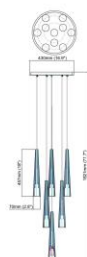

Item:
M1097-1WA

Product Dimensions:
Width: 100mm(3.5") Height: 564mm(27.4") Depth: 159mm(5.2")

Material:
Light body: Brass Shape: Brass

Type of Bulb:
E14 / E12

Finish:
Antique brass / Bronze(option)

Product parameters

Item:
M2017-1DA

Product Dimensions:
Width: 204mm(8") Height: 800mm(31.5")

Material:
Light body: Brass Shape: Glass

Type of Bulb:
E27 / E26

Finish:
Antique brass / Bronze(option)

Product parameters

Item:
M2019-10HB

Product Dimensions:
Width: 430mm(16.9") Height: 1821mm(71.7")

Material:
Light body: Brass Shape: Brass+Crystal

Type of Bulb:
G9

Finish:
Antique brass / Bronze(option)

Product parameters

Item:
M2022-1DA

Product Dimensions:
Width: 165mm(6.5") Height: 978mm(38.5")

Material:
Light body: Brass Shape: Crystal

Type of Bulb:
E14 / E12

Finish:
Antique brass / Bronze(option)

Product parameters

0

Item:
M2034-1WA

Product Dimensions:
Width: 100mm(3.9") Height: 564mm(22.2") Depth: 159mm(6.3")