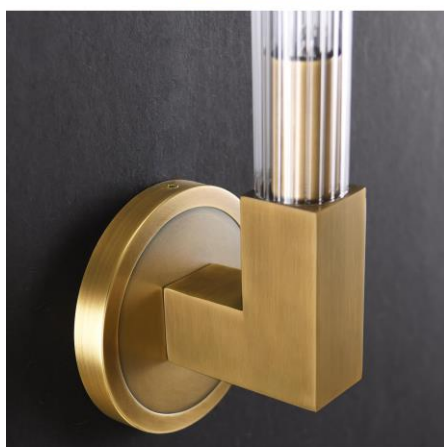

Type of Bulb:

LED

Finish:

Antique brass / Bronze(option)

Product parameters

Item:
M2054-1FA

Product Dimensions:
Width: 125mm(4.9") Height: 1318mm(51.9") Length: 230mm(9.1")

Material:
Light body: Brass Shape: Glass

Type of Bulb:
LED

Finish:
Antique brass / Bronze(option)

Product parameters

0

Item:

M2073-1WA

Product Dimensions:

Width: 300mm(11.8") Height: 500mm(19.7") Depth: 96mm(3.8")

Material:

Light body: Brass Shape: Brass

Type of Bulb:

LED

Finish:

Antique brass / Bronze(option)

Product parameters

0

Item:
M2073-1WA

Product Dimensions:
Width: 180mm(7.1") Height: 300mm(11.8") Depth: 96mm(3.8")

Material:
Light body: Brass Shape: Brass

Type of Bulb:
LED

Finish:
Antique brass / Bronze(option)

Product parameters