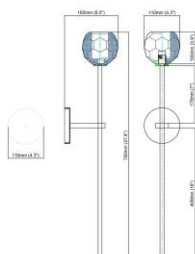

Product Dimensions:

Length: 760mm(29.9") Height: 1095mm(43.1")

Material:

Light body: Brass Shape: Glass

Type of Bulb:

E27 / E26

Finish:

Antique brass / Bronze(option)

Product parameters

0

Item:
M1081-15HA

Product Dimensions:
Length: 885mm(34.8") Height: 760mm(29.9")

Material:
Light body: Brass Shape: Crystal

Type of Bulb:
G9

Finish:
Antique brass / Bronze(option)

Product parameters

0

Item:
M1081-18HA

Product Dimensions:
Height: 821mm(32.3") Length: 1226mm(48.3")

Material:
Light body: Brass Shape: Crystal

Type of Bulb:
G9

Finish:
Antique brass / Bronze(option)

Product parameters

Item:
M1081-1WA

Product Dimensions:
Width: 100mm(3.9") Height: 219mm(8.6") Depth: 165mm(6.5")

Material:
Light body: Brass Shape: Crystal

Type of Bulb:
E27 / E26

Finish:
Antique brass / Bronze(option)

Product parameters

Item:
M1081-1WB