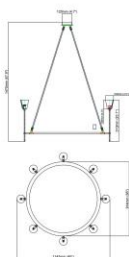

Item:
M1022-8HA

Product Dimensions:
Width: 1143mm(45") Height: 1470mm(57.9") Length: 1143mm(45")

Material:
Light body: Brass Shape: Crystal

Type of Bulb:
G9

Finish:
Antique brass / Bronze(option)