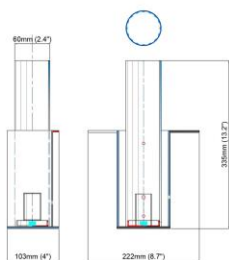

Product parameters

0

Item:

M2054-1WA

Product Dimensions:

Width: 110mm(4.3") Height: 377mm(14.8") Length: 185mm(7.3")

Material:

Light body: Brass Shape: Glass

Item:
M2073-1WA

Product Dimensions:
Width: 180mm(7.1") Height: 300mm(11.8") Depth: 96mm(3.8")

Material:
Light body: Brass Shape: Brass

Type of Bulb:
LED

Finish:
Antique brass / Bronze(option)

Product parameters

Item:
M1004-1WA

Product Dimensions:
Width: 110mm(4.3") Height: 458mm(18") Depth: 102mm(4")

Material:
Light body: Brass Shape: Glass

Type of Bulb:
E14 / E12

Finish:
Antique brass / Bronze(option)

Product parameters

0

Item:
M1005-1WA

Product Dimensions:
Width: 222mm(8.7") Height: 335mm(13.2") Depth: 0mm(0")

Material:
Light body: Brass Shape: Glass

Type of Bulb:
E27 / E26

Finish:
Antique brass / Bronze(option)

Product parameters