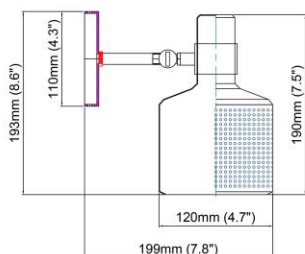

Item:
M1004-1WA

Product Dimensions:
Width: 110mm(4.3") Height: 458mm(18") Depth: 102mm(4")

Material:
Light body: Brass Shape: Glass

Type of Bulb:
E14 / E12

Finish:
Antique brass / Bronze(option)

Product parameters

0

Item:
M1005-1WA

Product Dimensions:
Width: 222mm(8.7") Height: 335mm(13.2") Depth: 0mm(0")

Material:
Light body: Brass Shape: Glass

Type of Bulb:
E27 / E26

Finish:
Antique brass / Bronze(option)

Product parameters

0

Item:
M1012-1WA

Product Dimensions:
Width: 70mm(2.7") Height: 299mm(11.8") Depth: 117mm(4.6")

Material:
Light body: Brass Shape: Acrylic

Type of Bulb:
E14 / E12

Finish:
Antique brass / Bronze(option)

Product parameters

Item:
M1014-1WA

Product Dimensions:
Width: 120mm(4.7") Height: 190mm(7.5") Depth: 199mm(7.8")

Material:
Light body: Brass Shape: Brass

Type of Bulb:
E27/E26

Finish:
Antique brass / Bronze(option)

Product parameters