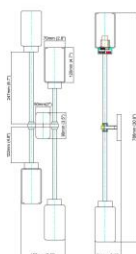

Type of Bulb:
G9

Finish:
Antique brass / Bronze(option)

Product parameters

0

Item:
M1023-1WA

Product Dimensions:
Width: 64mm(2.5") Height: 389mm(15.3") Depth: 148mm(5.8")

Material:
Light body: Brass Shape: Crystal/Glass(option)

Type of Bulb:
E14 / E12

Finish:
Antique brass / Bronze(option)

Product parameters

0

Item:
M1023-2WA

Product Dimensions:
Width: 245mm(9.6") Height: 389mm(15.3") Depth: 132mm(5.2")

Material:
Light body: Brass Shape: Crystal/Glass(option)

Type of Bulb:
E14 / E12

Finish:
Antique brass / Bronze(option)

Product parameters

0

Item:
M1042-2WA

Product Dimensions:
Width: 70mm(2.8") Height: 651mm(26") Depth: 98mm(3.9")

Material:
Light body: Brass Shape: Glass

Type of Bulb:
G9

Finish:
Antique brass / Bronze(option)

Product parameters

Item:
M1042-4WA

Product Dimensions:
Width: 150mm(5.9") Height: 786mm(30.9") Depth: 91mm(3.6")

Material:
Light body: Brass Shape: Glass