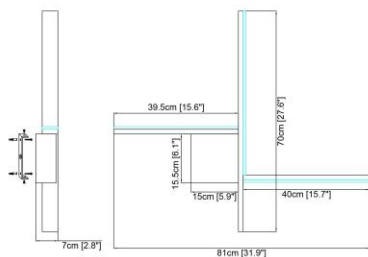

Item:
M2017-1DA

Product Dimensions:
Width: 204mm(8") Height: 800mm(31.5")

Material:
Light body: Brass Shape: Glass

Type of Bulb:
E27 / E26

Finish:
Antique brass / Bronze(option)

Product parameters

Item:
M2019-10HB

Product Dimensions:
Width: 275mm(10.8") Height: 1827mm(71.9") Depth: 164mm(6.5")

Material:
Light body: Brass Shape: Crystal

Type of Bulb:
E27 / E26

Finish:
Antique brass / Bronze(option)

Product parameters

Item:
M2048-27HA

Product Dimensions:
Width: 925mm(36.4")

Material:
Light body: Brass Shape: Crystal

Type of Bulb:
G9

Finish:
Antique brass / Bronze(option)

Product parameters

Item:
M2049-1WA

Product Dimensions:
Width: 90mm(3.5") Height: 375mm(14.8") Depth: 100mm(3.9")

Material:
Light body: Brass Shape: Alabaster Stone

Type of Bulb:
LED

Finish:
Antique brass / Bronze(option)

Product parameters

Item:
M2052-3WA

Product Dimensions:
Width: 81cm(31.9") Height: 70cm(27.6") Depth: 7cm(2.8")