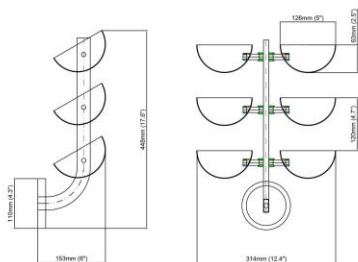

Finish:
Antique brass / Bronze(option)

Product parameters

0

Item:
M1040-10HA

Product Dimensions:
Width: 428mm(16.9") Height: 945mm(37.2") Length: 1250mm(49.2")

Material:
Light body: Brass Shape: Crystal/Glass

Product Dimensions:
Width: 135mm(5.3") Height: 262mm(10.3") Depth: 167mm(6.6")

Material:
Light body: Brass Shape: Glass

Type of Bulb:
E14 / E12

Finish:
Antique brass / Bronze(option)

Product parameters

Item:
M1059-1WA

Product Dimensions:
Width: 150mm(5.9") Height: 457mm(18") Depth: 105mm(4.1")

Material:
Light body: Brass Shape: Alabaster Stone

Type of Bulb:
E27 / E26

Finish:
Antique brass / Bronze(option)

Product parameters

Item:
M1067-6WA

Product Dimensions:
Width: 314mm(12.4") Height: 448mm(17.6") Depth: 153mm(6")

Material:
Light body: Brass Shape: Brass

Type of Bulb:
G9

Finish:
Antique brass / Bronze(option)

Product parameters