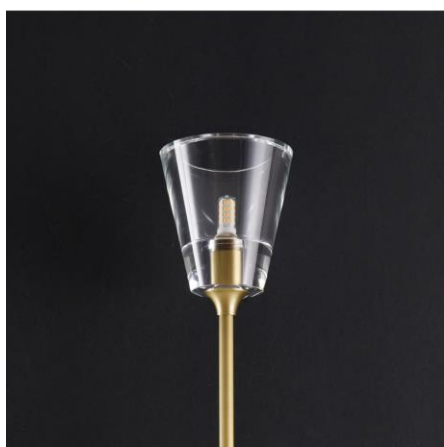

Item:
M1014-1WA

Product Dimensions:
Width: 120mm(4.7") Height: 190mm(7.5") Depth: 199mm(7.8")

Material:
Light body: Brass Shape: Brass

Type of Bulb:
E27/E26

Finish:
Antique brass / Bronze(option)

Product parameters

Type of Bulb:
G9

Finish:
Antique brass / Bronze(option)

Product parameters

0

Item:
M1022-12HA

Product Dimensions:
Width: 450mm (17.7") Height: 1236mm (48.7") Length: 1390mm (54.7")

Material:
Light body: Brass Shape: Glass

Type of Bulb:
E14 / E12

Finish:
Antique brass / Bronze(option)

Product parameters

0

Item:
M1022-12HA

Product Dimensions:
Width:450mm(17.7'') Height:1236mm(48.7'') Length:1390mm(54.7'')

Material:
Light body: Brass Shape: Crystal

Type of Bulb:
G9

Finish:
Antique brass / Bronze(option)

Product parameters

Item:
M1022-1WA

Product Dimensions:
Width: 100mm(3.9") Height: 510mm(20.1") Depth: 130mm(5.1")

Material:
Light body: Brass Shape: Crystal