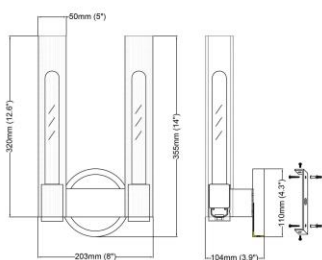

Product Dimensions:
Width: 258mm(10.2") Height: 700mm(27.6") Depth: 165mm(6.5")

Material:
Light body: Brass Shape: Crystal

Type of Bulb:
G9

Finish:
Antique brass / Bronze(option)

Product parameters

0

Item:
M1081-5HA

Product Dimensions:
Length: 1350mm(53.1") Height: 1025mm(40.4")

Material:
Light body: Brass Shape: Crystal

Type of Bulb:
G9

Finish:
Antique brass / Bronze(option)

Product parameters

0

Item:
M1081-12HA

Product Dimensions:
Width: 330mm(13") Height: 1382mm(54.4") Length: 1524mm(60")

Material:
Light body: Brass Shape: Crystal

Type of Bulb:
G9

Finish:
Antique brass / Bronze(option)

Product parameters

Item:
M2035-1WA

Product Dimensions:
Width: 50mm(2") Height: 355mm(14") Depth: 104mm(4.1")

Material:
Light body: Brass Shape: Crystal

Type of Bulb:
E14 / E12

Finish:
Antique brass / Bronze(option)

Product parameters

Item:
M2035-2WA

Product Dimensions:
Width: 203mm(8") Height: 355mm(14") Depth: 104mm(3.9")