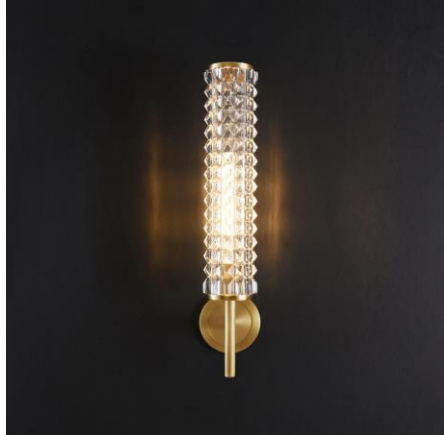

Product parameters

0