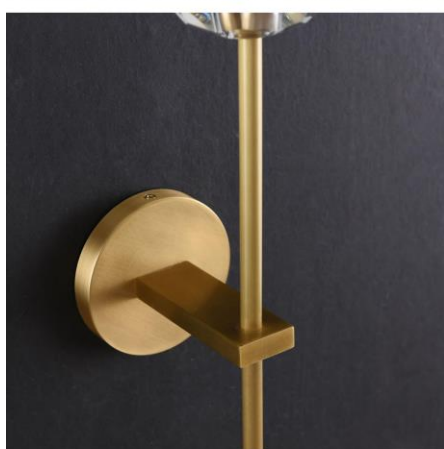

0

Item:
M1081-18HA

Product Dimensions:
Height: 821mm(32.3") Length: 1226mm(48.3")

Material:
Light body: Brass Shape: Crystal

Type of Bulb:
G9

Finish:
Antique brass / Bronze(option)

Product parameters

Item:
M1081-1WA

Product Dimensions:
Width: 100mm(3.9") Height: 219mm(8.6") Depth: 165mm(6.5")

Material:
Light body: Brass Shape: Crystal

Type of Bulb:
E27 / E26

Finish:
Antique brass / Bronze(option)

Product parameters

Item:
M1081-1WB