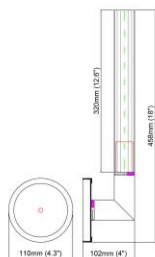

Product parameters

0

Item:

M2054-1WA

Product Dimensions:

Width: 110mm(4.3") Height: 377mm(14.8") Length: 185mm(7.3")

Material:

Light body: Brass Shape: Glass

Item:
M2073-1WA

Product Dimensions:
Width: 180mm(7.1") Height: 300mm(11.8") Depth: 96mm(3.8")

Material:
Light body: Brass Shape: Brass

Type of Bulb:
LED

Finish:
Antique brass / Bronze(option)

Product parameters

Item:
M1004-1WA

Product Dimensions:
Width: 110mm(4.3") Height: 458mm(18") Depth: 102mm(4")

Material:
Light body: Brass Shape: Glass

Type of Bulb:
E14 / E12

Finish:
Antique brass / Bronze(option)

Product parameters

0

Item:
M1005-1WA

Product Dimensions:
Width: 222mm(8.7") Height: 335mm(13.2") Depth: 0mm(0")

Material:
Light body: Brass Shape: Glass

Type of Bulb:
E27 / E26

Finish:
Antique brass / Bronze(option)

Product parameters