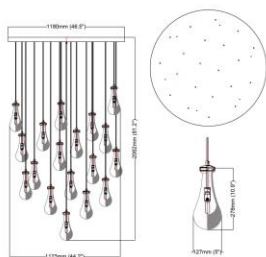

Product parameters

0

Item:
M2047-1WA

Product Dimensions:
Width: 127mm(5") Height: 455mm(17.9") Depth: 165mm(6.5")

Material:
Light body: Brass Shape: Glass

Type of Bulb:
E14 / E12

Finish:
Antique brass / Bronze(option)

Product parameters

0

Item:
M2047-13HA

Product Dimensions:
Width: 440mm(17.3") Length: 1144mm(45") Height: 2057mm(8.1")

Material:
Light body: Brass Shape: Glass

Type of Bulb:
E14 / E12

Finish:
Antique brass / Bronze(option)

Product parameters

0

Item:
M2047-21DA

Product Dimensions:
Width:1180mm(46.5") Height:2062mm(81.2") Length:1123mm(44.2")

Material:
Light body: Brass Shape: Glass

Type of Bulb:
E14 / E12

Finish:
Antique brass / Bronze(option)

Product parameters

0

Item:

M2054-1WA

Product Dimensions:

Width: 110mm(4.3") Height: 377mm(14.8") Length: 185mm(7.3")

Material:

Light body: Brass Shape: Glass