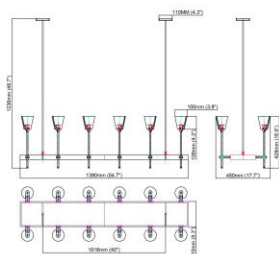

Material:
Light body: Brass Shape: Brass+Crystal

Type of Bulb:
G9

Finish:
Antique brass / Bronze(option)

Product parameters

Item:
M1021-1WB

Product Dimensions:
Width: 110mm(4.3") Height: 530mm(20.8") Depth: 93mm(3.6")

Material:
Light body: Brass Shape: Brass+Crystal

Type of Bulb:
G9

Finish:
Antique brass / Bronze(option)

Product parameters

Item:
M1021-12HA

Product Dimensions:
Length: 430mm(16.9") Height: 1822mm(71.7")

Material:
Light body: Brass Shape: Brass+Crystal

Type of Bulb:
G9

Finish:
Antique brass / Bronze(option)

Product parameters

0

Item:
M1022-12HA

Product Dimensions:
Width: 450mm (17.7") Height: 1236mm (48.7") Length: 1390mm (54.7")

Material:
Light body: Brass Shape: Glass

Type of Bulb:
E14 / E12

Finish:
Antique brass / Bronze(option)

Product parameters

0

Item:
M1022-12HA

Product Dimensions:
Width:450mm(17.7'') Height:1236mm(48.7'') Length:1390mm(54.7'')

Material:
Light body: Brass Shape: Crystal