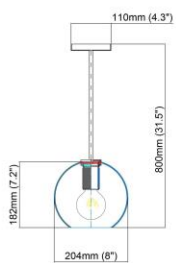

Item:
M1071-1WA

Product Dimensions:
Width: 105mm(4.1") Height: 520mm(20.5") Depth: 68mm(2.7")

Material:
Light body: Brass Shape: Glass

Type of Bulb:
E14 / E12

Finish:
Antique brass / Bronze(option)

Product parameters

Item:
M1097-1WA

Product Dimensions:
Width: 100mm(3.5") Height: 564mm(27.4") Depth: 159mm(5.2")

Material:
Light body: Brass Shape: Brass

Type of Bulb:
E14 / E12

Finish:
Antique brass / Bronze(option)

Product parameters

Item:
M2017-1DA

Product Dimensions:
Width: 204mm(8") Height: 800mm(31.5")

Material:
Light body: Brass Shape: Glass

Type of Bulb:
E27 / E26

Finish:
Antique brass / Bronze(option)

Product parameters

Item:
M2019-10HB

Product Dimensions:
Width: 430mm(16.9") Height: 1821mm(71.7")

Material:
Light body: Brass Shape: Brass+Crystal

Type of Bulb:
G9

Finish:
Antique brass / Bronze(option)

Product parameters

Item:
M2022-1DA

Product Dimensions:
Width: 165mm(6.5") Height: 978mm(38.5")