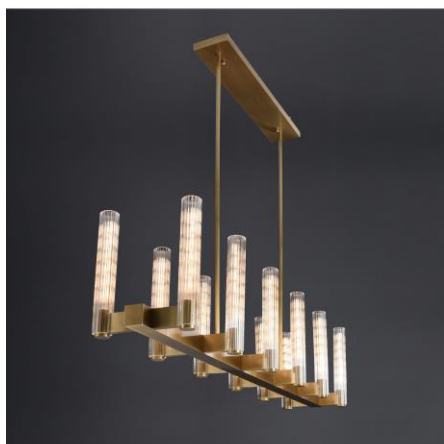

Material:
Light body: Brass Shape: Crystal

Type of Bulb:
G9

Finish:
Antique brass / Bronze(option)

Product parameters

Item:
M2035-1WA

Product Dimensions:
Width: 50mm(2") Height: 355mm(14") Depth: 104mm(4.1")

Material:
Light body: Brass Shape: Crystal

Type of Bulb:
E14 / E12

Finish:
Antique brass / Bronze(option)

Product parameters

Item:
M2035-2WA

Product Dimensions:
Width: 203mm(8") Height: 355mm(14") Depth: 104mm(3.9")

Material:
Light body: Brass Shape: Crystal

Type of Bulb:
E27 / E26

Finish:
Antique brass / Bronze(option)

Product parameters

Item:
M2035-12HA

Product Dimensions:
Width: 280mm(11") Height: 1524mm(60") Length: 1524mm(60")