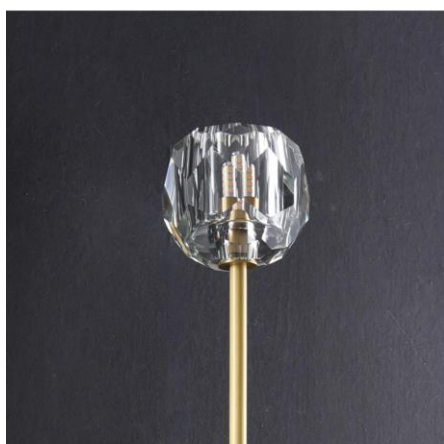

Product parameters

0

Item:
M1081-15HA

Product Dimensions:
Length: 885mm(34.8") Height: 760mm(29.9")

Material:
Light body: Brass Shape: Crystal

Type of Bulb:
G9

Finish:
Antique brass / Bronze(option)

Product parameters

0

Item:
M1081-18HA

Product Dimensions:
Height: 821mm(32.3") Length: 1226mm(48.3")

Material:
Light body: Brass Shape: Crystal

Type of Bulb:
G9

Finish:
Antique brass / Bronze(option)

Product parameters

Item:
M1081-1WA

Product Dimensions:
Width: 100mm(3.9") Height: 219mm(8.6") Depth: 165mm(6.5")

Material:
Light body: Brass Shape: Crystal

Type of Bulb:
E27 / E26

Finish:
Antique brass / Bronze(option)

Product parameters

Item:
M1081-1WB