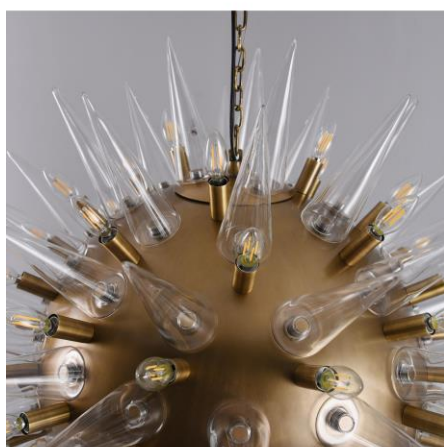

Product parameters

0