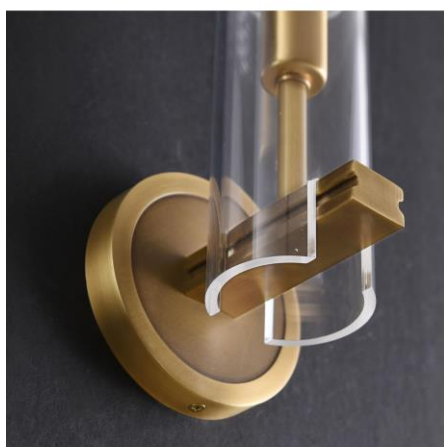

Type of Bulb:

LED

Finish:

Antique brass / Bronze(option)

Product parameters

Item:
M2054-1FA

Product Dimensions:
Width: 125mm(4.9") Height: 1318mm(51.9") Length: 230mm(9.1")

Material:
Light body: Brass Shape: Glass

Item:
M1004-1WA

Product Dimensions:
Width: 110mm(4.3") Height: 458mm(18") Depth: 102mm(4")

Material:
Light body: Brass Shape: Glass

Type of Bulb:
E14 / E12

Finish:
Antique brass / Bronze(option)

Product parameters

0

Item:
M1005-1WA

Product Dimensions:
Width: 222mm(8.7") Height: 335mm(13.2") Depth: 0mm(0")

Material:
Light body: Brass Shape: Glass

Type of Bulb:
E27 / E26

Finish:
Antique brass / Bronze(option)

Product parameters

Item:
M1014-1WA

Product Dimensions:
Width: 120mm(4.7") Height: 190mm(7.5") Depth: 199mm(7.8")

Material:
Light body: Brass Shape: Brass

Type of Bulb:
E27/E26

Finish:
Antique brass / Bronze(option)

Product parameters