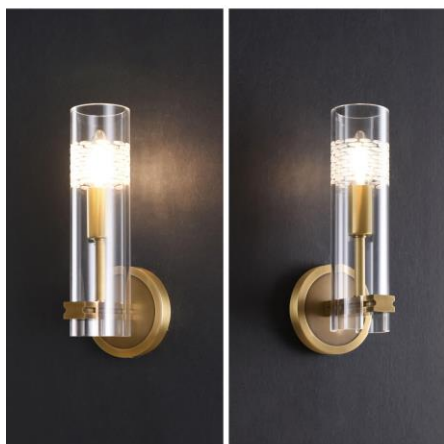

Type of Bulb:

LED

Finish:

Antique brass / Bronze(option)

Product parameters

Item:
M2054-1FA

Product Dimensions:
Width: 125mm(4.9") Height: 1318mm(51.9") Length: 230mm(9.1")

Material:
Light body: Brass Shape: Glass

Material:

Light body: Brass Shape: Brass

Type of Bulb:

LED

Finish:

Antique brass / Bronze(option)

Product parameters

0

Item:
M1004-1WA

Product Dimensions:
Width: 110mm(4.3") Height: 458mm(18") Depth: 102mm(4")

Material:
Light body: Brass Shape: Glass

Type of Bulb:
E14 / E12

Finish:
Antique brass / Bronze(option)

Product parameters

0

Item:
M1005-1WA

Product Dimensions:
Width: 222mm(8.7") Height: 335mm(13.2") Depth: 0mm(0")

Material:
Light body: Brass Shape: Glass

Type of Bulb:
E27 / E26

Finish:
Antique brass / Bronze(option)

Product parameters