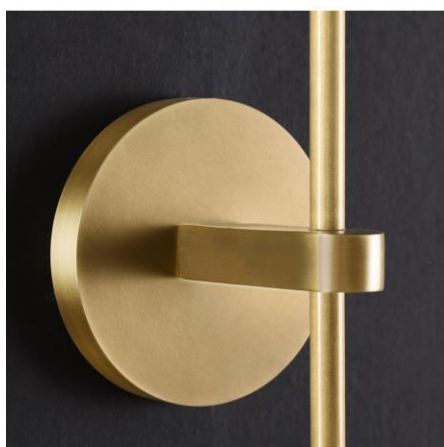

Type of Bulb:
E14 / E12

Finish:
Antique brass / Bronze(option)

Product parameters

0

Item:
M1022-12HA

Product Dimensions:
Width:450mm(17.7'') Height:1236mm(48.7'') Length:1390mm(54.7'')

Material:
Light body: Brass Shape: Crystal

Type of Bulb:
G9

Finish:
Antique brass / Bronze(option)

Product parameters

Item:
M1022-1WA

Product Dimensions:
Width: 100mm(3.9") Height: 510mm(20.1") Depth: 130mm(5.1")

Material:
Light body: Brass Shape: Crystal