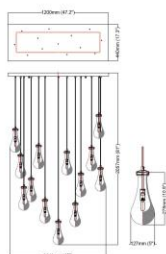

Product parameters

0

Item:
M2047-1WA

Product Dimensions:
Width: 127mm(5") Height: 455mm(17.9") Depth: 165mm(6.5")

Material:
Light body: Brass Shape: Glass

Type of Bulb:
E14 / E12

Finish:
Antique brass / Bronze(option)

Product parameters

0

Item:
M2047-13HA

Product Dimensions:
Width: 440mm(17.3") Length: 1144mm(45") Height: 2057mm(8.1")

Material:
Light body: Brass Shape: Glass

Type of Bulb:
E14 / E12

Finish:
Antique brass / Bronze(option)

Product parameters

0

Item:
M2047-21DA

Product Dimensions:
Width:1180mm(46.5") Height:2062mm(81.2") Length:1123mm(44.2")

Material:
Light body: Brass Shape: Glass

Type of Bulb:
E14 / E12

Finish:
Antique brass / Bronze(option)

Product parameters

0

Item:

M2054-1WA

Product Dimensions:

Width: 110mm(4.3") Height: 377mm(14.8") Length: 185mm(7.3")

Material:

Light body: Brass Shape: Glass