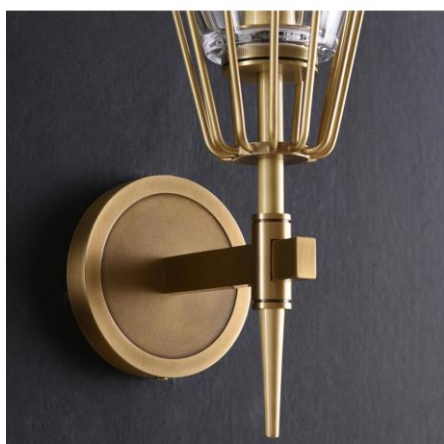

Type of Bulb:
G9

Finish:
Antique brass / Bronze(option)

Product parameters

0

Item:
M1022-8HA

Product Dimensions:
Width: 1143mm(45") Height: 1470mm(57.9") Length: 1143mm(45")

Material:
Light body: Brass Shape: Crystal

Type of Bulb:
G9

Finish:
Antique brass / Bronze(option)

Product parameters

0

Item:
M1023-1WA

Product Dimensions:
Width: 64mm(2.5") Height: 389mm(15.3") Depth: 148mm(5.8")

Material:
Light body: Brass Shape: Crystal/Glass(option)