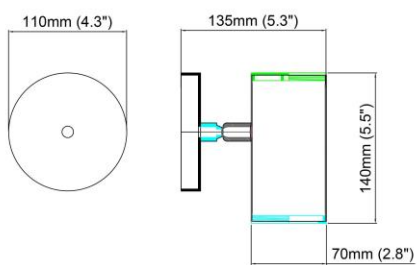

Product Dimensions:
Width: 135mm(5.3") Height: 262mm(10.3") Depth: 167mm(6.6")

Material:
Light body: Brass Shape: Glass

Type of Bulb:
E14 / E12

Finish:
Antique brass / Bronze(option)

Product parameters

Item:
M1059-1WA

Product Dimensions:
Width: 150mm(5.9") Height: 457mm(18") Depth: 105mm(4.1")

Material:
Light body: Brass Shape: Alabaster Stone

Type of Bulb:
E27 / E26

Finish:
Antique brass / Bronze(option)

Product parameters

Item:
M1067-6WA

Product Dimensions:
Width: 314mm(12.4") Height: 448mm(17.6") Depth: 153mm(6")

Material:
Light body: Brass Shape: Brass

Type of Bulb:
G9

Finish:
Antique brass / Bronze(option)

Product parameters

Item:
M1070-1WA

Product Dimensions:
Width: 70mm(2.8") Height: 140mm(5.5") Depth: 135mm(5.3")

Material:
Light body: Brass Shape: Brass

Type of Bulb:
GU10

Finish:
Antique brass / Bronze(option)

Product parameters