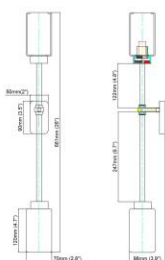

Type of Bulb:
G9

Finish:
Antique brass / Bronze(option)

Product parameters

0

Item:
M1023-1WA

Product Dimensions:
Width: 64mm(2.5") Height: 389mm(15.3") Depth: 148mm(5.8")

Material:
Light body: Brass Shape: Crystal/Glass(option)

Type of Bulb:
E14 / E12

Finish:
Antique brass / Bronze(option)

Product parameters

0

Item:
M1023-2WA

Product Dimensions:
Width: 245mm(9.6") Height: 389mm(15.3") Depth: 132mm(5.2")

Material:
Light body: Brass Shape: Crystal/Glass(option)

Type of Bulb:
E14 / E12

Finish:
Antique brass / Bronze(option)

Product parameters

0

Item:
M1042-2WA

Product Dimensions:
Width: 70mm(2.8") Height: 651mm(26") Depth: 98mm(3.9")

Material:
Light body: Brass Shape: Glass

Type of Bulb:
G9

Finish:
Antique brass / Bronze(option)

Product parameters

Item:
M1042-4WA

Product Dimensions:
Width: 150mm(5.9") Height: 786mm(30.9") Depth: 91mm(3.6")

Material:
Light body: Brass Shape: Glass