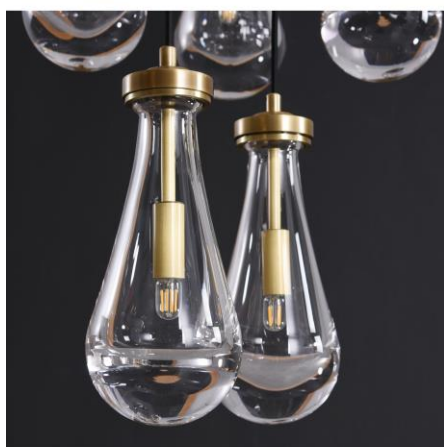

Product parameters

0

Item:
M2047-1WA

Product Dimensions:
Width: 127mm(5") Height: 455mm(17.9") Depth: 165mm(6.5")

Material:
Light body: Brass Shape: Glass

Type of Bulb:
E14 / E12

Finish:
Antique brass / Bronze(option)

Product parameters

0

Item:
M2047-13HA

Product Dimensions:
Width: 440mm(17.3") Length: 1144mm(45") Height: 2057mm(8.1")

Material:
Light body: Brass Shape: Glass

Type of Bulb:
E14 / E12

Finish:
Antique brass / Bronze(option)

Product parameters

0

Item:
M2047-21DA

Product Dimensions:
Width:1180mm(46.5") Height:2062mm(81.2") Length:1123mm(44.2")

Material:
Light body: Brass Shape: Glass

Type of Bulb:
E14 / E12

Finish:
Antique brass / Bronze(option)

Type of Bulb:

LED

Finish:

Antique brass / Bronze(option)

Product parameters

Item:
M2054-1FA

Product Dimensions:
Width: 125mm(4.9") Height: 1318mm(51.9") Length: 230mm(9.1")

Material:
Light body: Brass Shape: Glass