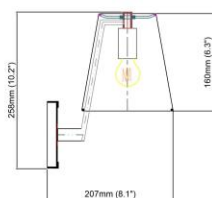

0

Item:
M1012-1WA

Product Dimensions:
Width: 70mm(2.7") Height: 299mm(11.8") Depth: 117mm(4.6")

Material:
Light body: Brass Shape: Acrylic

Type of Bulb:
E14 / E12

Finish:
Antique brass / Bronze(option)

Product parameters

Item:
M1014-1WA

Product Dimensions:
Width: 120mm(4.7") Height: 190mm(7.5") Depth: 199mm(7.8")

Material:
Light body: Brass Shape: Brass

Type of Bulb:
E27/E26

Finish:
Antique brass / Bronze(option)

Product parameters

Item:
M1025-1WA

Product Dimensions:
Width: 150mm(5.9") Height: 258mm(10.2") Depth: 207mm(8.1")

Material:
Light body: Brass Shape: Cloth

Type of Bulb:
E14 / E12

Finish:
Antique brass / Bronze(option)

Product parameters

Item:

M1031-1WA

Product Dimensions:

Width: 110mm(4.3") Height: 420mm(16.5") Depth: 143mm(4.6")

Material:

Light body: Brass Shape: Glass

Type of Bulb:

E14 / E12