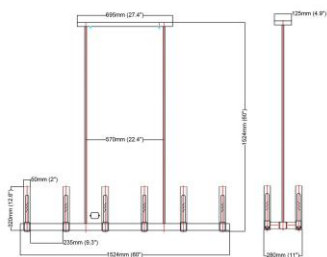

Product Dimensions:
Width: 258mm(10.2") Height: 700mm(27.6") Depth: 165mm(6.5")

Material:
Light body: Brass Shape: Crystal

Type of Bulb:
G9

Finish:
Antique brass / Bronze(option)

Product parameters

0

Item:
M1081-5HA

Product Dimensions:
Length: 1350mm(53.1") Height: 1025mm(40.4")

Material:
Light body: Brass Shape: Crystal

Type of Bulb:
G9

Finish:
Antique brass / Bronze(option)

Product parameters

0

Item:
M1081-12HA

Product Dimensions:
Width: 330mm(13") Height: 1382mm(54.4") Length: 1524mm(60")

Material:
Light body: Brass Shape: Crystal

Type of Bulb:
E14 / E12

Finish:
Antique brass / Bronze(option)

Product parameters

Item:
M2035-2WA

Product Dimensions:
Width: 203mm(8") Height: 355mm(14") Depth: 104mm(3.9")

Material:
Light body: Brass Shape: Crystal

Type of Bulb:
E27 / E26

Finish:
Antique brass / Bronze(option)

Product parameters

Item:
M2035-12HA

Product Dimensions:
Width: 280mm(11") Height: 1524mm(60") Length: 1524mm(60")