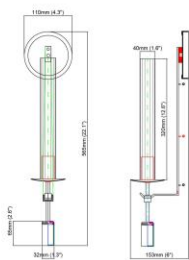

Type of Bulb:
E14 / E12

Finish:
Antique brass / Bronze(option)

Product parameters

0

Item:
M1042-2WA

Product Dimensions:
Width: 70mm(2.8") Height: 651mm(26") Depth: 98mm(3.9")

Material:
Light body: Brass Shape: Glass

Product Dimensions:
Width: 331mm(13") Height: 277mm(10.9") Depth: 178mm(7")

Material:
Light body: Brass Shape: Glass

Type of Bulb:
E27/ E26

Finish:
Antique brass / Bronze(option)

Product parameters

Item:

M1054-6HA

Product Dimensions:

Length: 760mm(29.9") Height: 1095mm(43.1")

Material:

Light body: Brass Shape: Glass

Type of Bulb:

E27 / E26

Finish:

Antique brass / Bronze(option)

Product parameters

Item:
M1063-1WA

Product Dimensions:
Width: 110mm(4.3") Height: 565mm(22.1") Depth: 153mm(6")

Material:
Light body: Brass Shape: Crystal

Type of Bulb:
E27 / E26

Finish:
Antique brass / Bronze(option)