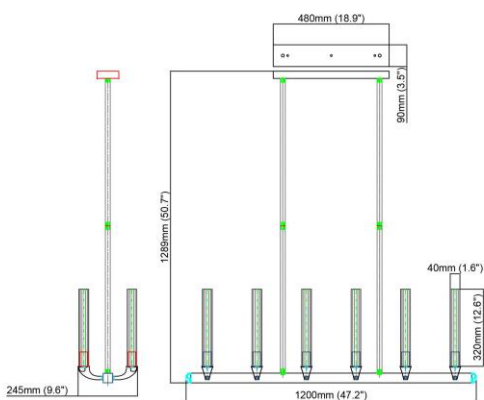

Item:

M1031-1WA

Product Dimensions:

Width: 110mm(4.3") Height: 420mm(16.5") Depth: 143mm(4.6")

Material:

Light body: Brass Shape: Glass

Type of Bulb:

E14 / E12

Finish:

Antique brass / Bronze(option)

Product parameters

0

Item:
M1034-1WA

Product Dimensions:
Width: 100mm(3.9") Height: 564mm(22.2") Depth: 159mm(6.3")

Material:
Light body: Brass Shape: Crystal

Type of Bulb:
E14 / E12

Finish:
Antique brass / Bronze(option)

Product parameters

0

Item:
M1040-10HA

Product Dimensions:
Width: 428mm(16.9") Height: 945mm(37.2") Length: 1250mm(49.2")

Material:
Light body: Brass Shape: Crystal/Glass

Type of Bulb:
E14 / E12

Finish:
Antique brass / Bronze(option)

Product parameters

Item:

M1043-12HA

Product Dimensions:

Width: 245mm(9.6") Height: 1289mm(50.7") Length: 1200mm(47.2")

Material: