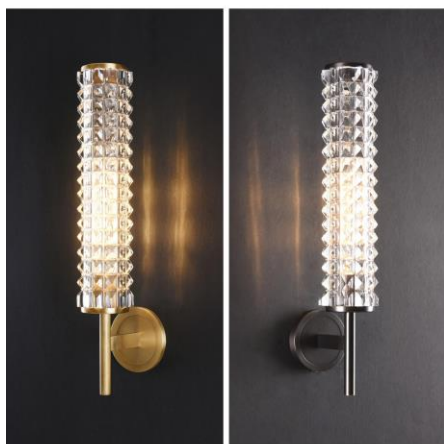

Product parameters

0