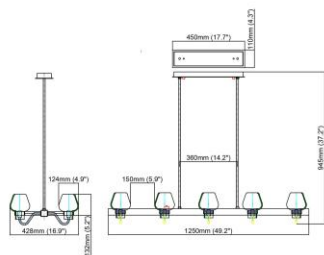

Product parameters

0

Item:

M2054-1WA

Product Dimensions:

Width: 110mm(4.3") Height: 377mm(14.8") Length: 185mm(7.3")

Material:

Light body: Brass Shape: Glass

Item:

M1031-1WA

Product Dimensions:

Width: 110mm(4.3") Height: 420mm(16.5") Depth: 143mm(4.6")

Material:

Light body: Brass Shape: Glass

Type of Bulb:

E14 / E12

Finish:

Antique brass / Bronze(option)

Product parameters

0

Item:
M1034-1WA

Product Dimensions:
Width: 100mm(3.9") Height: 564mm(22.2") Depth: 159mm(6.3")

Material:
Light body: Brass Shape: Crystal

Type of Bulb:
E14 / E12

Finish:
Antique brass / Bronze(option)

Product parameters

0

Item:
M1040-10HA

Product Dimensions:
Width: 428mm(16.9") Height: 945mm(37.2") Length: 1250mm(49.2")

Material:
Light body: Brass Shape: Crystal/Glass