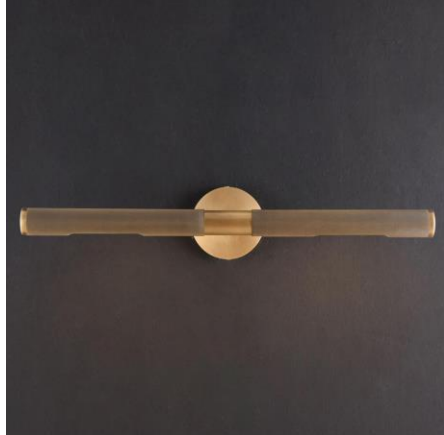

Material:

Light body: Brass Shape: Brass

Type of Bulb:

LED

Finish:

Antique brass / Bronze(option)

Product parameters

0

Product Dimensions:
Width: 430mm(16.9") Height: 1821mm(71.7")

Material:
Light body: Brass Shape: Brass+Crystal

Type of Bulb:
G9

Finish:
Antique brass / Bronze(option)

Product parameters

Item:
M2022-1DA

Product Dimensions:
Width: 165mm(6.5") Height: 978mm(38.5")

Material:
Light body: Brass Shape: Crystal

Type of Bulb:
E14 / E12

Finish:
Antique brass / Bronze(option)

Product parameters

0

Item:
M2034-1WA

Product Dimensions:
Width: 100mm(3.9") Height: 564mm(22.2") Depth: 159mm(6.3")

Material:
Light body: Brass Shape: Crystal

Type of Bulb:
E14 / E12

Finish:
Antique brass / Bronze(option)

Product parameters

Item:

M2036-2WA

Product Dimensions:

Width: 38mm(1.5") Length: 571mm(22.5") Depth: 190mm(7.5")