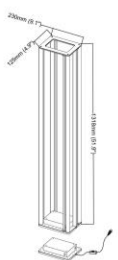

Product parameters

0

Item:
M2047-1WA

Product Dimensions:
Width: 127mm(5") Height: 455mm(17.9") Depth: 165mm(6.5")

Material:
Light body: Brass Shape: Glass

Type of Bulb:
E14 / E12

Finish:
Antique brass / Bronze(option)

Product parameters

0

Item:
M2047-21DA

Product Dimensions:
Width:1180mm(46.5") Height:2062mm(81.2") Length:1123mm(44.2")

Material:
Light body: Brass Shape: Glass

Type of Bulb:
E14 / E12

Finish:
Antique brass / Bronze(option)

Product parameters

0

Item:

M2054-1WA

Product Dimensions:

Width: 110mm(4.3") Height: 377mm(14.8") Length: 185mm(7.3")

Material:

Light body: Brass Shape: Glass

Type of Bulb:

LED

Finish:

Antique brass / Bronze(option)

Product parameters

Item:
M2054-1FA

Product Dimensions:
Width: 125mm(4.9") Height: 1318mm(51.9") Length: 230mm(9.1")

Material:
Light body: Brass Shape: Glass