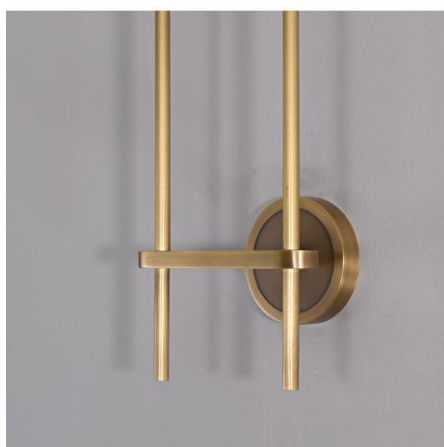

Item:
M1014-1WA

Product Dimensions:
Width: 120mm(4.7") Height: 190mm(7.5") Depth: 199mm(7.8")

Material:
Light body: Brass Shape: Brass

Type of Bulb:
E27/E26

Finish:
Antique brass / Bronze(option)

Product parameters

Light body: Brass Shape: Glass

Type of Bulb:

E14 / E12

Finish:

Antique brass / Bronze(option)

Product parameters

0

Item:
M1046-1WA

Type of Bulb:
G9

Finish:
Antique brass / Bronze(option)

Product parameters

Item:
M1022-1WA

Product Dimensions:
Width: 100mm(3.9") Height: 510mm(20.1") Depth: 130mm(5.1")

Material:
Light body: Brass Shape: Crystal

Type of Bulb:
G9

Finish:
Antique brass / Bronze(option)

Product parameters

0

Item:
M1022-2WA

Product Dimensions:
Width: 262mm(10.3") Height: 510mm(20.1") Depth: 130mm(5.1")

Material:
Light body: Brass Shape: Crystal