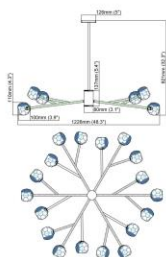

Item:
M1081-18HA

Product Dimensions:
Height: 821mm(32.3") Length: 1226mm(48.3")

Material:
Light body: Brass Shape: Crystal

Type of Bulb:
G9

Finish:
Antique brass / Bronze(option)