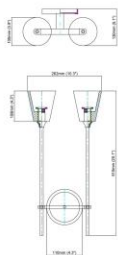

Item:
M1022-2WA

Product Dimensions:
Width: 262mm(10.3") Height: 510mm(20.1") Depth: 130mm(5.1")

Material:
Light body: Brass Shape: Crystal

Type of Bulb:
G9

Finish:
Antique brass / Bronze(option)