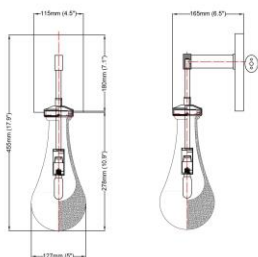

Product parameters

0

Item:
M2047-1WA

Product Dimensions:
Width: 127mm(5") Height: 455mm(17.9") Depth: 165mm(6.5")

Material:
Light body: Brass Shape: Glass

Type of Bulb:
E14 / E12

Finish:
Antique brass / Bronze(option)

Product parameters

0

Item:
M2047-13HA

Product Dimensions:
Width: 440mm(17.3") Length: 1144mm(45") Height: 2057mm(8.1")

Material:
Light body: Brass Shape: Glass

Type of Bulb:
E14 / E12

Finish:
Antique brass / Bronze(option)

Product parameters

0

Item:
M2047-21DA

Product Dimensions:
Width:1180mm(46.5") Height:2062mm(81.2") Length:1123mm(44.2")

Material:
Light body: Brass Shape: Glass

Type of Bulb:
E14 / E12

Finish:
Antique brass / Bronze(option)

Product parameters

0

Item:

M2054-1WA

Product Dimensions:

Width: 110mm(4.3") Height: 377mm(14.8") Length: 185mm(7.3")

Material:

Light body: Brass Shape: Glass