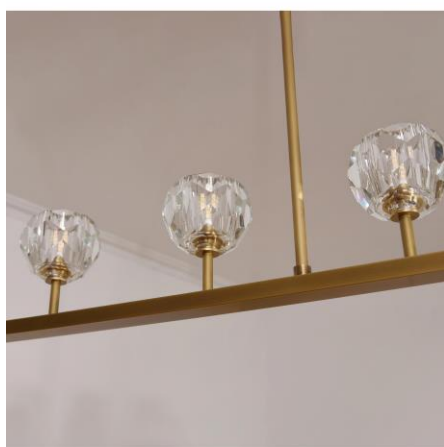

Product parameters

0